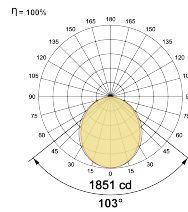

Light Distribution

LED Technology

Binning 3 Step MacAdam

LED Life Time @ L80/B10 >50000 hours

Colour Rendering (CRI) CRI80,CRI90

Led Type SMD mid power

LED Fitted Osram/Samsung Mid power LED array 32V-38Vdc/1000mA

Controls

Standard Switchable On/Off

Optional DDIM,CASAMBI,Non Dimmable

Ordering Details

Code Example:	Name	Watt	CCT	CRI	Angle	Finish	Control
	iNline R 240	40W	WW27K	CRI80	103°	SWH	On/Off

Select one from each column with highlighted values to create the ordering code

NAME	WATT	LUMEN	EFFICACY	CCT	CRI	ANGLE	FINISH	CONTROL
iNline R 240	40W	4408	113	2700K	WW27K	103°	White	Non Dimmable
		4524	116	3000K	WW30K		Dali Dimmable	
		4798	123	4000K	NW40K		Casambi	
		4992	128	5700K	CW57K		CBTM	
				2700K-5700K	TW			
iNline R 240	40W			WW27K	CRI80	103°	SWH	On/Off