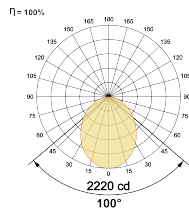

LED Power Watts 43.9W

System Power Watts 50.4W

Operating Voltage Vin 220-240 Vac

Power Factor p.f. > 0.95

Light Distribution

LED Technology

Binning 3 Step MacAdam

LED Life Time @ L70/B10 >50000 hours