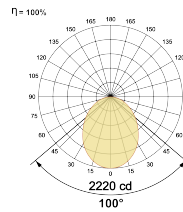

Light Distribution

LED Technology

Binning 3 Step MacAdam

LED Life Time @ L70/B10 >50000 hours

Colour Rendering (CRI) CRI80,CRI90

Led Type SMD mid power

LED Fitted Samsung Mid power LED array 43V-48Vdc/1050mA

Controls

Standard Switchable On/Off

Optional DDIM,CASAMBI,Non Dimmable

Ordering Details

Code Example:	Name	Watt	CCT	CRI	Angle	Finish	Control
	Enso R 60	50W	WW27K	CRI80	99°	SWH	On/Off

Select one from each column with highlighted values to create the ordering code

NAME	WATT	LUMEN	EFFICACY	CCT	CRI	ANGLE	FINISH	CONTROL
Enso R 60	50W	4939	98	2700K	WW27K	99°	White	Non Dimmable
		5040	100	3000K	WW30K		Black	Dali Dimmable
		5141	102	4000K	NW40K		Custom	Casambi
		5292	105	5700K	CW57K			
				2700K-5700K	TW			
Enso R 60	50W			WW27K	CRI80	99°	SWH	On/Off