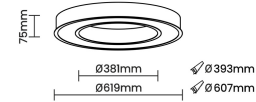

Enso R 60 | 50W

Product Reference

Environment Indoor

Installation Ceiling Recess

Construction & Materials

Housing Extruded and Sheet Aluminium

Primary Lens -

Primary Reflector White Optics

Secondary Reflector -

Body Finish White,Black,Custom

Diffuser Premium high-transmission opal

Antiglare Baffle -

Thermal Management

Heat Sink Material Aluminium

Cooling Technique Passive Cooling

Optical System

Beam Direction General Diffuse

Tilt No

Swivel No

Electrical System

Driven with Constant Current Driver

Input Voltage/Hz 220V- 240V/50-60Hz

Control Gear Included

Mounting Integral

LED Power Watts 43.9W

System Power Watts 50.4W

Operating Voltage Vin 220-240 Vac

Power Factor p.f. > 0.95