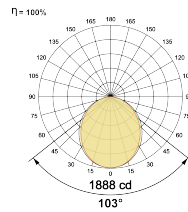

LED Power Watts 35.8W

System Power Watts 41.1W

Operating Voltage Vin 220-240 Vac

Power Factor p.f. > 0.95

Light Distribution

LED Technology

Binning 3 Step MacAdam

LED Life Time @ L70/B10 >50000 hours