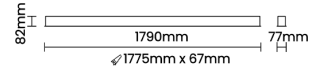

iNline R 180 | 45W

Product Reference

Environment Indoor

Installation Ceiling Recess

Construction & Materials

Housing Extruded Aluminium

Primary Lens -

Primary Reflector -

Secondary Reflector -

Body Finish White,Black,Custom

Diffuser Premium high-transmission opal

Antiglare Baffle -

Thermal Management

Heat Sink Material Aluminium

Cooling Technique Passive Cooling

Optical System

Beam Direction General Diffuse

Tilt No

Swivel No

Electrical System

Driven with Constant Current Driver

Input Voltage/Hz 220V- 240V/50-60Hz

Control Gear Included

Mounting Integral

LED Power Watts 35.8W

System Power Watts 41.1W

Operating Voltage Vin 220-240 Vac

Power Factor p.f. > 0.95