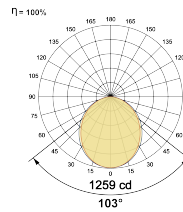

Light Distribution

LED Technology

Binning 3 Step MacAdam

LED Life Time @ L70/B10 >50000 hours

Colour Rendering (CRI) CRI80,CRI90

Led Type SMD mid power

LED Fitted Samsung Mid power LED array 32V-38Vdc/700mA

Controls

Standard Switchable On/Off

Optional DDIM,CASAMBI,Non Dimmable

Ordering Details

Code Example:	Name	Watt	CCT	CRI	Angle	Finish	Control
	iNline R 120	30W	WW27K	CRI80	103°	SWH	On/Off

Select one from each column with highlighted values to create the ordering code

NAME	WATT	LUMEN	EFFICACY	CCT	CRI	ANGLE	FINISH	CONTROL
iNline R 120	30W	2987	109	2700K	WW27K	103°	White	Non Dimmable
		3069	112	3000K	WW30K		Dali Dimmable	
		3261	119	4000K	NW40K		Casambi	
		3370	123	5700K	CW57K		CBTM	
				2700K-5700K	TW			
iNline R 120	30W			WW27K	CRI80	103°	SWH	on/off