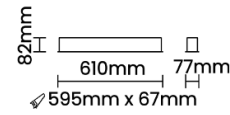

iNline R 60 | 15W

Product Reference

Environment Indoor

Installation Ceiling Recess

Construction & Materials

Housing Extruded Aluminium

Primary Lens PMMA

Primary Reflector -

Secondary Reflector -

Body Finish White,Black,Custom

Diffuser Premium high-transmission opal

Antiglare Baffle -

Thermal Management

Heat Sink Material Aluminium

Cooling Technique Passive Cooling

Optical System

Beam Direction General Diffuse

Tilt No

Swivel No

Electrical System

Driven with Constant Current Driver

Input Voltage/Hz 220V- 240V/50-60Hz

Control Gear Included

Mounting Integral

LED Power Watts 11.9W

System Power Watts 13.7W

Operating Voltage Vin 220-240 Vac

Power Factor p.f. > 0.95

LED Technology

Binning 3 Step MacAdam

LED Life Time @ L70/B10 >50000 hours

Colour Rendering (CRI) CRI80,CRI90

Led Type SMD mid power

LED Fitted Samsung Mid power LED array 32V-38Vdc/350mA

Controls

Standard Switchable On/Off

Optional DDIM,CASAMBI,Non Dimmable

Ordering Details

Code Example:	Name	Watt	CCT	CRI	Angle	Finish	Control
	iNline R 60	15W	WW27K	CRI80	103°	SWH	On/Off

Select one from each column with highlighted values to create the ordering code

NAME	WATT	LUMEN	EFFICACY	CCT	CRI	ANGLE	FINISH	CONTROL
iNline R 60	15W	1494	109	2700K	WW27K	103°	White	Non Dimmable
		1535	112	3000K	WW30K		Black	Dali Dimmable
		1631	119	4000K	NW40K		Custom	Casambi
		1685	123	5700K	CW57K		CSM	CBTM
				2700K-5700K	TW			
iNline R 60	15W			WW27K	CRI80	103°	SWH	On/Off