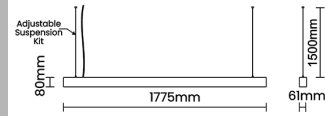

iNline P 180 | 60W

Product Reference

Environment Indoor

Installation Ceiling Suspended

Construction & Materials

Housing Extruded Aluminium

Primary Lens -

Primary Reflector -

Secondary Reflector -

Body Finish White,Black,Custom

Diffuser Premium high-transmission opal

Antiglare Baffle -

Thermal Management

Heat Sink Material Aluminium

Cooling Technique Passive Cooling

Optical System

Beam Direction General Diffuse

Tilt No

Swivel No

Electrical System

Driven with Constant Current Driver

Input Voltage/Hz 220V- 240V/50-60Hz

Control Gear Included

Mounting Integral

LED Power Watts 51.0W

System Power Watts 58.65W

Operating Voltage Vin 220-240 Vac

Power Factor p.f. > 0.95