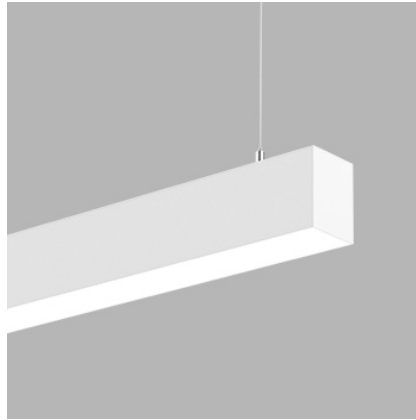

iNline P 180 | 60W

Product Reference

Environment Indoor

Installation Ceiling Suspended

Construction & Materials

Housing Extruded Aluminium

Primary Lens -

Primary Reflector -

Secondary Reflector -

Body Finish White,Black,Custom

Diffuser Premium high-transmission opal

Antiglare Baffle -

Thermal Management

Heat Sink Material Aluminium

Cooling Technique Passive Cooling

Optical System

Beam Direction General Diffuse

Tilt No

Swivel No

Electrical System

Driven with Constant Current Driver

Input Voltage/Hz 220V- 240V/50-60Hz

Control Gear Included

Mounting Integral

LED Power Watts 51.0W

System Power Watts 58.65W

Operating Voltage Vin 220-240 Vac

Power Factor p.f. > 0.95

Light Distribution

LED Technology

Binning 3 Step MacAdam

LED Life Time @ L70/B10 >50000 hours

Colour Rendering (CRI) CRI80,CRI90

Led Type SMD mid power

LED Fitted Samsung Mid power LED array 32V-38Vdc/1400mA

Controls

Standard Switchable On/Off

Optional DDIM,CASAMBI,Non Dimmable

Ordering Details

Code Example:	Name	Watt	CCT	CRI	Angle	Finish	Control
	iNline P 180	60W	WW27K	CRI80	103°	SWH	On/Off

Select one from each column with highlighted values to create the ordering code

NAME	WATT	LUMEN	EFFICACY	CCT	CRI	ANGLE	FINISH	CONTROL
iNline P 180	60W	5924	101	2700K	WW27K	103°	White	Non Dimmable
		6099	104	3000K	WW30K		Black	Dali Dimmable
		6452	110	4000K	NW40K		Custom	Casambi
		6686	114	5700K	CW57K		CSM	CBTM
				2700K-5700K	TW			
iNline P 180	60W			WW27K	CRI80	103°	SWH	on/Off