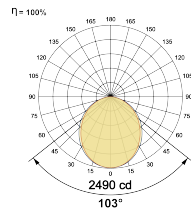

LED Power Watts 51.0W

System Power Watts 58.65W

Operating Voltage Vin 220-240 Vac

Power Factor p.f. > 0.95

Light Distribution

LED Technology

Binning 3 Step MacAdam

LED Life Time @ L70/B10 >50000 hours