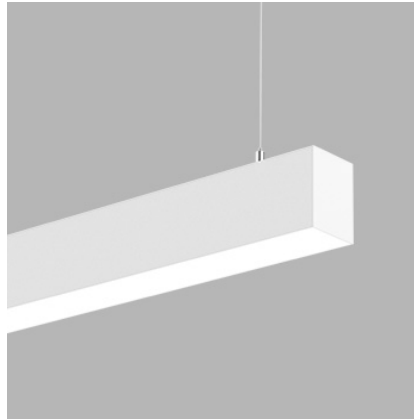

iNline P 180 | 45W

Product Reference

Environment Indoor

Installation Ceiling Suspended

Construction & Materials

Housing Extruded Aluminium

Primary Lens -

Primary Reflector -

Secondary Reflector -

Body Finish White,Black,Custom

Diffuser Premium high-transmission opal

Antiglare Baffle -

Thermal Management

Heat Sink Material Aluminium

Cooling Technique Passive Cooling

Optical System

Beam Direction General Diffuse

Tilt No

Swivel No

Electrical System

Driven with Constant Current Driver

Input Voltage/Hz 220V- 240V/50-60Hz

Control Gear Included

Mounting Integral

LED Power Watts 35.8W

System Power Watts 41.1W

Operating Voltage Vin 220-240 Vac

Power Factor p.f. > 0.95

Light Distribution

LED Technology

Binning 3 Step MacAdam

LED Life Time @ L70/B10 >50000 hours

Colour Rendering (CRI) CRI80,CRI90

Led Type SMD mid power

LED Fitted Samsung Mid power LED array 32V-38Vdc/1050mA

Controls

Standard Switchable On/Off

Optional DDIM,CASAMBI,Non Dimmable

Ordering Details

Code Example:	Name	Watt	CCT	CRI	Angle	Finish	Control
	iNline P 180	45W	WW27K	CRI80	103°	SWH	On/Off

Select one from each column with highlighted values to create the ordering code

NAME	WATT	LUMEN	EFFICACY	CCT	CRI	ANGLE	FINISH	CONTROL	
iNline P 180	45W	4481	109	2700K	WW27K	103°	White	Non Dimmable	
		4604	112	3000K	WW30K		CRI90	Black	Dali Dimmable
		4892	119	4000K	NW40K		Custom	CSM	Casambi
		5055	123	5700K	CW57K				CBTM
				2700K-5700K	TW				
iNline P 180	45W			WW27K	CRI80	103°	SWH	on/Off