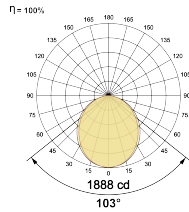

iNline P 180 | 45W

Product Reference

Environment Indoor

Installation Ceiling Suspended

Construction & Materials

Housing Extruded Aluminium

Primary Lens PMMA

Primary Reflector -

Secondary Reflector -

Body Finish White,Black,Custom

Diffuser Premium high-transmission opal

Antiglare Baffle -

Thermal Management

Heat Sink Material Aluminium

Cooling Technique Passive Cooling

Optical System

Beam Direction General Diffuse

Tilt No

Swivel No

Electrical System

Driven with Constant Current Driver

Input Voltage/Hz 220V- 240V/50-60Hz

Control Gear Included

Mounting Integral

LED Power Watts 35.8W

System Power Watts 41.1W

Operating Voltage Vin 220-240 Vac

Power Factor p.f. > 0.95

LED Technology

Binning 3 Step MacAdam

LED Life Time @ L70/B10 >50000 hours

Colour Rendering (CRI) CRI80,CRI90

Led Type SMD mid power

LED Fitted Samsung Mid power LED array 32V-38Vdc/1050mA

Controls

Standard Switchable On/Off

Optional DDIM,CASAMBI,Non Dimmable

Ordering Details

Code Example:	Name	Watt	CCT	CRI	Angle	Finish	Control
	iNline P 180	45W	WW27K	CRI80	103°	SWH	On/Off

Select one from each column with highlighted values to create the ordering code

NAME	WATT	LUMEN	EFFICACY	CCT	CRI	ANGLE	FINISH	CONTROL
iNline P 180	45W	4481	109	2700K	WW27K	103°	White	Non Dimmable
		4604	112	3000K	WW30K		Black	Dali Dimmable
		4892	119	4000K	NW40K		Custom	Casambi
		5055	123	5700K	CW57K		CSM	CBTM
				2700K-5700K	TW			
iNline P 180	45W			WW27K	CRI80	103°	SWH	on/Off