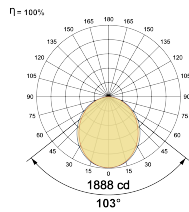

Light Distribution

LED Technology

Binning 3 Step MacAdam

LED Life Time @ L70/B10 >50000 hours

Colour Rendering (CRI) CRI80,CRI90

Led Type SMD mid power

LED Fitted Samsung Mid power LED array 32V-38Vdc/1050mA

Controls

Standard Switchable On/Off

Optional DDIM,CASAMBI,Non Dimmable

Ordering Details

Code Example:	Name	Watt	CCT	CRI	Angle	Finish	Control
	iNline P 180	45W	WW27K	CRI80	103°	SWH	On/Off

Select one from each column with highlighted values to create the ordering code

NAME	WATT	LUMEN	EFFICACY	CCT	CRI	ANGLE	FINISH	CONTROL	
iNline P 180	45W	4481	109	2700K	WW27K	103°	White	Non Dimmable	
		4604	112	3000K	WW30K		CRI90	Black	Dali Dimmable
		4892	119	4000K	NW40K		Custom	CSM	Casambi
		5055	123	5700K	CW57K				CBTM
				2700K-5700K	TW				
iNline P 180	45W			WW27K	CRI80	103°	SWH	on/Off