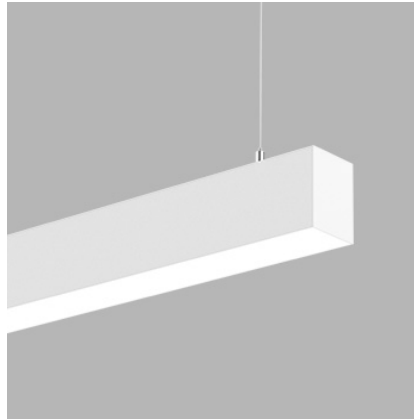

iNline P 180 | 45W

Product Reference

Environment Indoor

Installation Ceiling Suspended

Construction & Materials

Housing Extruded Aluminium

Primary Lens PMMA

Primary Reflector -

Secondary Reflector -

Body Finish White,Black,Custom

Diffuser Premium high-transmission opal

Antiglare Baffle -

Thermal Management

Heat Sink Material Aluminium

Cooling Technique Passive Cooling

Optical System

Beam Direction General Diffuse

Tilt No

Swivel No

Electrical System

Driven with Constant Current Driver

Input Voltage/Hz 220V- 240V/50-60Hz

Control Gear Included

Mounting Integral

LED Power Watts 35.8W

System Power Watts 41.1W

Operating Voltage Vin 220-240 Vac

Power Factor p.f. > 0.95

LED Technology

Binning 3 Step MacAdam

LED Life Time @ L70/B10 >50000 hours

Colour Rendering (CRI) CRI80,CRI90

Led Type SMD mid power

LED Fitted Samsung Mid power LED array 32V-38Vdc/1050mA

Controls

Standard Switchable On/Off

Optional DDIM,CASAMBI,Non Dimmable

Ordering Details

Code Example:	Name	Watt	CCT	CRI	Angle	Finish	Control
	iNline P 180	45W	WW27K	CRI80	103°	SWH	On/Off

Select one from each column with highlighted values to create the ordering code

NAME	WATT	LUMEN	EFFICACY	CCT	CRI	ANGLE	FINISH	CONTROL
iNline P 180	45W	4481	109	2700K	WW27K	103°	White	Non Dimmable
		4604	112	3000K	WW30K		Black	Dali Dimmable
		4892	119	4000K	NW40K		Custom	Casambi
		5055	123	5700K	CW57K		CSM	CBTM
				2700K-5700K	TW			
iNline P 180	45W			WW27K	CRI80	103°	SWH	on/Off