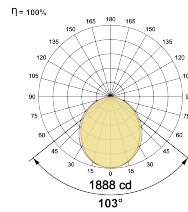

LED Power Watts 35.8W

System Power Watts 41.1W

Operating Voltage Vin 220-240 Vac

Power Factor p.f. > 0.95

Light Distribution

LED Technology

Binning 3 Step MacAdam

LED Life Time @ L80/B10 >50000 hours