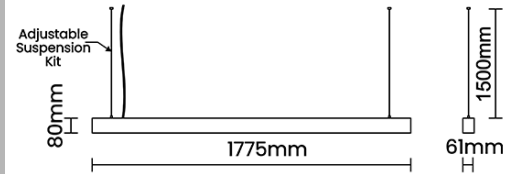

iNline P 180 | 45W

Product Reference

Environment Indoor

Installation Ceiling Suspended

Construction & Materials

Housing Extruded Aluminium

Primary Lens -

Primary Reflector -

Secondary Reflector -

Body Finish White,Black,Custom

Diffuser Premium high-transmission opal

Antiglare Baffle -

Thermal Management

Heat Sink Material Aluminium

Cooling Technique Passive Cooling

Optical System

Beam Direction General Diffuse

Tilt No

Swivel No

Electrical System

Driven with Constant Current Driver

Input Voltage/Hz 220V- 240V/50-60Hz

Control Gear Included

Mounting Integral

LED Power Watts 35.8W

System Power Watts 41.1W

Operating Voltage Vin 220-240 Vac

Power Factor p.f. > 0.95