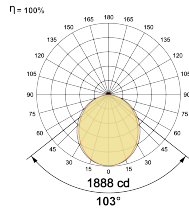

Light Distribution

LED Technology

Binning 3 Step MacAdam

LED Life Time @ L70/B10 >50000 hours

Colour Rendering (CRI) CRI80,CRI90

Led Type SMD mid power

LED Fitted Samsung Mid power LED array 32V-38Vdc/1050mA

Controls

Standard Switchable On/Off

Optional DDIM,CASAMBI,Non Dimmable

Ordering Details

Code Example:	Name	Watt	CCT	CRI	Angle	Finish	Control
	iNline P 180	45W	WW27K	CRI80	103°	SWH	On/Off

Select one from each column with highlighted values to create the ordering code

NAME	WATT	LUMEN	EFFICACY	CCT	CRI	ANGLE	FINISH	CONTROL
iNline P 180	45W	4481	109	2700K	WW27K	103°	White	Non Dimmable
		4604	112	3000K	WW30K		Dali Dimmable	
		4892	119	4000K	NW40K		Casambi	
		5055	123	5700K	CW57K		CBTM	
				2700K-5700K	TW			
iNline P 180	45W			WW27K	CRI80	103°	SWH	on/Off