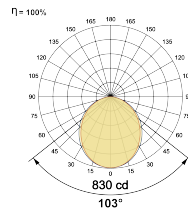

Light Distribution

LED Technology

Binning 3 Step MacAdam

LED Life Time @ L80/B10 >50000 hours

Colour Rendering (CRI) CRI80,CRI90

Led Type SMD mid power

LED Fitted Osram/Samsung Mid power LED array 32V-38Vdc/500mA

Controls

Standard Switchable On/Off

Optional DDIM,CASAMBI,Non Dimmable

Ordering Details

Code Example:	Name	Watt	CCT	CRI	Angle	Finish	Control
	iNline P 60	20W	WW27K	CRI80	103°	SWH	On/Off

Select one from each column with highlighted values to create the ordering code

NAME	WATT	LUMEN	EFFICACY	CCT	CRI	ANGLE	FINISH	CONTROL
iNline P 60	20W	1975	101	2700K	WW27K	103°	White	Non Dimmable
		2033	104	3000K	WW30K		Dali Dimmable	
		2151	110	4000K	NW40K		Casambi	
		2229	114	5700K	CW57K			
				2700K-5700K	TW			
iNline P 60	20W			WW27K	CRI80	103°	SWH	On/Off