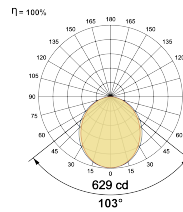

Light Distribution

LED Technology

Binning 3 Step MacAdam

LED Life Time @ L70/B10 >50000 hours

Colour Rendering (CRI) CRI80,CRI90

Led Type SMD mid power

LED Fitted Samsung Mid power LED array 32V-38Vdc/350mA

Controls

Standard Switchable On/Off

Optional DDIM,CASAMBI,Non Dimmable

Ordering Details

Code Example:	Name	Watt	CCT	CRI	Angle	Finish	Control
	iNline P 60	15W	WW27K	CRI80	103°	SWH	On/Off

Select one from each column with highlighted values to create the ordering code

NAME	WATT	LUMEN	EFFICACY	CCT	CRI	ANGLE	FINISH	CONTROL
iNline P 60	15W	1494	109	2700K	WW27K	103°	White	Non Dimmable
		1535	112	3000K	WW30K		Dali Dimmable	
		1631	119	4000K	NW40K		Casambi	
		1685	123	5700K	CW57K			
				2700K-5700K	TW			
iNline P 60	15W			WW27K	CRI80	103°	SWH	On/Off