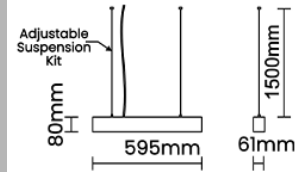

iNline P 60 | 15W

Product Reference

Environment Indoor

Installation Ceiling Suspended

Construction & Materials

Housing Extruded Aluminium

Primary Lens -

Primary Reflector -

Secondary Reflector -

Body Finish White,Black,Custom

Diffuser Premium high-transmission opal

Antiglare Baffle -

Thermal Management

Heat Sink Material Aluminium

Cooling Technique Passive Cooling

Optical System

Beam Direction General Diffuse

Tilt No

Swivel No

Electrical System

Driven with Constant Current Driver

Input Voltage/Hz 220V- 240V/50-60Hz

Control Gear Included

Mounting Integral

LED Power Watts 11.9W

System Power Watts 13.7W

Operating Voltage Vin 220-240 Vac

Power Factor p.f. > 0.95