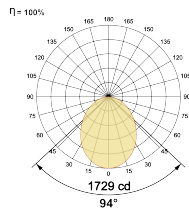

Light Distribution

LED Technology

Binning 3 Step MacAdam

LED Life Time @ L70/B10 >50000 hours

Colour Rendering (CRI) CRI80,CRI90

Led Type SMD mid power

LED Fitted Samsung Mid power LED array 43V-48Vdc/700mA

Controls

Standard Switchable On/Off

Optional DDIM,CASAMBI,Non Dimmable

Ordering Details

Code Example:	Name	Watt	CCT	CRI	Angle	Finish	Control
	Circulo S 45	34W	WW27K	CRI80	94°	SWH	On/Off

Select one from each column with highlighted values to create the ordering code

NAME	WATT	LUMEN	EFFICACY	CCT		CRI	ANGLE	FINISH		CONTROL	
Circulo S 45	34W	3963	119	2700K	WW27K	CRI80	94°	White	SWH	Non Dimmable	On/Off
		4029	121	3000K	WW30K	CRI90		Black	SBL	Dali Dimmable	DDIM
		4129	124	4000K	NW40K			Custom	CSM	Casambi	CBTM
		4196	126	5700K	CW57K						
				2700K-5700K							
Circulo S 45	34W			WW27K		CRI80	94°	SWH		On/Off