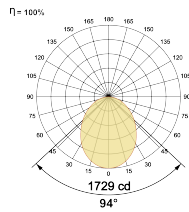

Light Distribution

LED Technology

Binning 3 Step MacAdam

LED Life Time @ L70/B10 >50000 hours

Colour Rendering (CRI) CRI80,CRI90

Led Type SMD mid power

LED Fitted Samsung Mid power LED array 43V-48Vdc/700mA

Controls

Standard Switchable On/Off

Optional DDIM,CASAMBI,Non Dimmable

Ordering Details

Code Example:	Name	Watt	CCT	CRI	Angle	Finish	Control
	Circulo S 45	34W	WW27K	CRI80	94°	SWH	On/Off

Select one from each column with highlighted values to create the ordering code

NAME	WATT	LUMEN	EFFICACY	CCT	CRI	ANGLE	FINISH	CONTROL
Circulo S 45	34W	3963	119	2700K	WW27K	94°	White	Non Dimmable
		4029	121	3000K	WW30K		Dali Dimmable	
		4129	124	4000K	NW40K		Casambi	
		4196	126	5700K	CW57K			
				2700K-5700K	TW			
Circulo S 45	34W			WW27K	CRI80	94°	SWH	On/Off