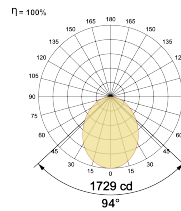

Light Distribution

LED Technology

Binning 3 Step MacAdam

LED Life Time @ L80/B10 >50000 hours

Colour Rendering (CRI) CRI80,CRI90

Led Type SMD mid power

LED Fitted Osram/Samsung Mid power LED array 43V-48Vdc/700mA

Controls

Standard Switchable On/Off

Optional DDIM,CASAMBI,Non Dimmable

Ordering Details

Code Example:	Name	Watt	CCT	CRI	Angle	Finish	Control
	Circulo S 45	34W	WW27K	CRI80	94°	SWH	On/Off

Select one from each column with highlighted values to create the ordering code

NAME	WATT	LUMEN	EFFICACY	CCT	CRI	ANGLE	FINISH	CONTROL
Circulo S 45	34W	3963	119	2700K	WW27K	94°	White	Non Dimmable
		4029	121	3000K	WW30K		Black	Dali Dimmable
		4129	124	4000K	NW40K		Custom	Casambi
		4196	126	5700K	CW57K			
				2700K-5700K	TW			
Circulo S 45	34W			WW27K	CRI80	94°	SWH	On/Off