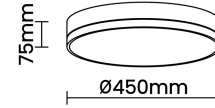

Circulo S 45 | 24W

Product Reference

Environment Indoor

Installation Ceiling Surface

Construction & Materials

Housing Extruded and Sheet Aluminium

Primary Lens -

Primary Reflector White Optics

Secondary Reflector -

Body Finish White,Black,Custom

Diffuser Opal PC, Microprismatic

Antiglare Baffle -

Thermal Management

Heat Sink Material Aluminium

Cooling Technique Passive Cooling

Optical System

Beam Direction General Diffuse

Tilt No

Swivel No

Electrical System

Driven with Constant Current Driver

Input Voltage/Hz 220V- 240V/50-60Hz

Control Gear Included

Mounting Integral

LED Power Watts 20.7W

System Power Watts 23.8W

Operating Voltage Vin 220-240 Vac

Power Factor p.f. > 0.95