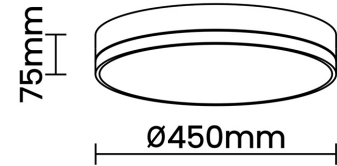

Circulo S 45 | 24W

Product Reference

Environment Indoor

Installation Ceiling Surface

Construction & Materials

Housing Extruded and Sheet Aluminium

Primary Lens -

Primary Reflector White Optics

Secondary Reflector -

Body Finish White,Black,Custom

Diffuser Opal PC, Microprismatic

Antiglare Baffle -

Thermal Management

Heat Sink Material Aluminium

Cooling Technique Passive Cooling

Optical System

Beam Direction General Diffuse

Tilt No

Swivel No

Electrical System

Driven with Constant Current Driver

Input Voltage/Hz 220V- 240V/50-60Hz

Control Gear Included

Mounting Integral

LED Power Watts 20.7W

System Power Watts 23.8W

Operating Voltage Vin 220-240 Vac

Power Factor p.f. > 0.95