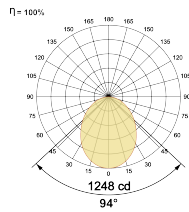

Light Distribution

LED Technology

Binning 3 Step MacAdam

LED Life Time @ L70/B10 >50000 hours

Colour Rendering (CRI) CRI80,CRI90

Led Type SMD mid power

LED Fitted Samsung Mid power LED array 43V-48Vdc/500mA

Controls

Standard Switchable On/Off

Optional DDIM,CASAMBI,Non Dimmable

Ordering Details

Code Example:	Name	Watt	CCT	CRI	Angle	Finish	Control
	Circulo S 45	24W	WW27K	CRI80	94°	SWH	On/Off

Select one from each column with highlighted values to create the ordering code

NAME	WATT	LUMEN	EFFICACY	CCT		CRI	ANGLE	FINISH		CONTROL	
Circulo S 45	24W	2856	120	2700K	WW27K	CRI80	94°	White	SWH	Non Dimmable	On/Off
		2904	122	3000K	WW30K	CRI90		Black	SBL	Dali Dimmable	DDIM
		2975	125	4000K	NW40K			Custom	CSM	Casambi	CBTM
		3023	127	5700K	CW57K						
				2700K-5700K	TW						
Circulo S 45	24W			WW27K		CRI80	94°	SWH		On/Off