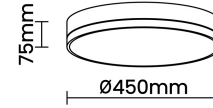

Circulo S 45 | 24W

Product Reference

Environment Indoor

Installation Ceiling Surface

Construction & Materials

Housing Extruded and Sheet Aluminium

Primary Lens -

Primary Reflector White Optics

Secondary Reflector -

Body Finish White,Black,Custom

Diffuser Opal PC, Microprismatic

Antiglare Baffle -

Thermal Management

Heat Sink Material Aluminium

Cooling Technique Passive Cooling

Optical System

Beam Direction General Diffuse

Tilt No

Swivel No

Electrical System

Driven with Constant Current Driver

Input Voltage/Hz 220V- 240V/50-60Hz

Control Gear Included

Mounting Integral

LED Power Watts 20.7W

System Power Watts 23.8W

Operating Voltage Vin 220-240 Vac

Power Factor p.f. > 0.95