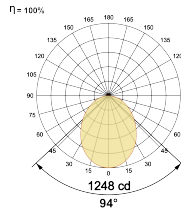

Circulo S 45 | 24W

Product Reference

Environment Indoor

Installation Ceiling Surface

Construction & Materials

Housing Extruded and Sheet Aluminium

Primary Lens -

Primary Reflector White Optics

Secondary Reflector -

Body Finish White,Black,Custom

Diffuser Opal PC, Microprismatic

Antiglare Baffle -

Thermal Management

Heat Sink Material Aluminium

Cooling Technique Passive Cooling

Optical System

Beam Direction General Diffuse

Tilt No

Swivel No

Electrical System

Driven with Constant Current Driver

Input Voltage/Hz 220V- 240V/50-60Hz

Control Gear Included

Mounting Integral

LED Power Watts 20.7W

System Power Watts 23.8W

Operating Voltage Vin 220-240 Vac

Power Factor p.f. > 0.95

LED Technology

Binning 3 Step MacAdam

LED Life Time @ L70/B10 >50000 hours

Colour Rendering (CRI) CRI80,CRI90

Led Type SMD mid power

LED Fitted Samsung Mid power LED array 43V-48Vdc/500mA

Controls

Standard Switchable On/Off

Optional DDIM,CASAMBI,Non Dimmable

Ordering Details

Code Example:	Name	Watt	CCT	CRI	Angle	Finish	Control
	Circulo S 45	24W	WW27K	CRI80	94°	SWH	On/Off

Select one from each column with highlighted values to create the ordering code

NAME	WATT	LUMEN	EFFICACY	CCT		CRI	ANGLE	FINISH		CONTROL	
Circulo S 45	24W	2856	120	2700K	WW27K	CRI80	94°	White	SWH	Non Dimmable	On/Off
		2904	122	3000K	WW30K	CRI90		Black	SBL	Dali Dimmable	DDIM
		2975	125	4000K	NW40K			Custom	CSM	Casambi	CBTM
		3023	127	5700K	CW57K						
				2700K-5700K							
Circulo S 45	24W			WW27K		CRI80	94°	SWH		On/Off