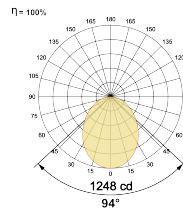

Light Distribution

LED Technology

Binning 3 Step MacAdam

LED Life Time @ L80/B10 >50000 hours

Colour Rendering (CRI) CRI80,CRI90

Led Type SMD mid power

LED Fitted Osram/Samsung Mid power LED array 43V-48Vdc/500mA

Controls

Standard Switchable On/Off

Optional DDIM,CASAMBI,Non Dimmable

Ordering Details

Code Example:	Name	Watt	CCT	CRI	Angle	Finish	Control
	Circulo S 45	24W	WW27K	CRI80	94°	SWH	On/Off

Select one from each column with highlighted values to create the ordering code

NAME	WATT	LUMEN	EFFICACY	CCT	CRI	ANGLE	FINISH	CONTROL
Circulo S 45	24W	2856	120	2700K	WW27K	94°	White	Non Dimmable
		2904	122	3000K	WW30K		Black	Dali Dimmable
		2975	125	4000K	NW40K		Custom	Casambi
		3023	127	5700K	CW57K			
				2700K-5700K	TW			
Circulo S 45	24W			WW27K	CRI80	94°	SWH	On/Off