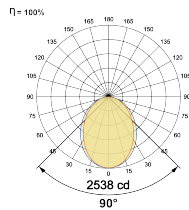

Light Distribution

LED Technology

Binning 3 Step MacAdam

LED Life Time @ L70/B10 >50000 hours

Colour Rendering (CRI) CRI80,CRI90

Led Type SMD mid power

LED Fitted Samsung Mid power LED array 32V-38Vdc/2000mA

Controls

Standard Switchable On/Off

Optional PDIM,DDIM,CASAMBI,Non Dimmable

Ordering Details

Code Example:	Name	Watt	CCT	CRI	Angle	Finish	Control
	LightLine 240	80W	WW27K	CRI80	90°	SWH	On/Off

Select one from each column with highlighted values to create the ordering code

NAME	WATT	LUMEN	EFFICACY	CCT		CRI	ANGLE	FINISH		CONTROL	
LightLine 240	80W	5299	69	2700K	WW27K	CRI80	90°	White	SWH	Non Dimmable	On/Off
		5453	71	3000K	WW30K	CRI90				Phase Dimmable	PDIM
		5760	75	4000K	NW40K					Dali Dimmable	DDIM
		5914	77	5700K	CW57K					Casambi	CBTM
				2700K-5700K	TW						
LightLine 240	80W			WW27K		CRI80	90°	SWH		On/Off