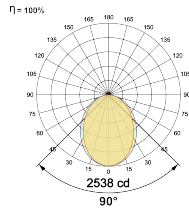

LED Power Watts 68.8W

System Power Watts 76.8W

Operating Voltage V_{in} 220-240 Vac

Power Factor p.f. > 0.95

Light Distribution

LED Technology

Binning 3 Step MacAdam

LED Life Time @ L80/B10 >50000 hours