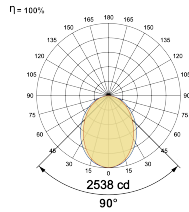

LightLine 240 | 80W

Product Reference

Environment Indoor

Installation Ceiling Recess

Construction & Materials

Housing Extruded Aluminium

Primary Lens -

Primary Reflector -

Secondary Reflector -

Body Finish White

Diffuser Premium high-transmission opal

Antiglare Baffle -

Thermal Management

Heat Sink Material Aluminium

Cooling Technique Passive Cooling

Optical System

Beam Direction General Diffuse

Tilt No

Swivel No

Electrical System

Driven with Constant Current Driver

Input Voltage/Hz 220V- 240V/50-60Hz

Control Gear Included

Mounting Remote

LED Power Watts 68.8W

System Power Watts 76.8W

Operating Voltage Vin 220-240 Vac

Power Factor p.f. > 0.95

LED Technology

Binning 3 Step MacAdam

LED Life Time @ L70/B10 >50000 hours

Colour Rendering (CRI) CRI80,CRI90

Led Type SMD mid power

LED Fitted Samsung Mid power LED array 32V-38Vdc/2000mA

Controls

Standard Switchable On/Off

Optional PDIM,DDIM,CASAMBI,Non Dimmable

Ordering Details

Code Example:	Name	Watt	CCT	CRI	Angle	Finish	Control
	LightLine 240	80W	WW27K	CRI80	90°	SWH	On/Off

Select one from each column with highlighted values to create the ordering code

NAME	WATT	LUMEN	EFFICACY	CCT	CRI	ANGLE	FINISH	CONTROL	
LightLine 240	80W	5299	69	2700K	WW27K	CRI80	White SWH	Non Dimmable	On/Off
		5453	71	3000K	WW30K	CRI90		Phase Dimmable	PDIM
		5760	75	4000K	NW40K			Dali Dimmable	DDIM
		5914	77	5700K	CW57K			Casambi	CBTM
				2700K-5700K	TW				
LightLine 240	80W			WW27K	CRI80	90°	SWH	On/Off