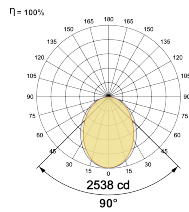

Light Distribution

LED Technology

Binning 3 Step MacAdam

LED Life Time @ L70/B10 >50000 hours

Colour Rendering (CRI) CRI80,CRI90

Led Type SMD mid power

LED Fitted Samsung Mid power LED array 32V-38Vdc/2000mA

Controls

Standard Switchable On/Off

Optional PDIM,DDIM,CASAMBI,Non Dimmable

Ordering Details

Code Example:	Name	Watt	CCT	CRI	Angle	Finish	Control
	LightLine 240	80W	WW27K	CRI80	90°	SWH	On/Off

Select one from each column with highlighted values to create the ordering code

NAME	WATT	LUMEN	EFFICACY	CCT	CRI	ANGLE	FINISH	CONTROL	
LightLine 240	80W	5299	69	2700K	WW27K	90°	White SWH	Non Dimmable	On/Off
		5453	71	3000K	WW30K			Phase Dimmable	PDIM
		5760	75	4000K	NW40K			Dali Dimmable	DDIM
		5914	77	5700K	CW57K			Casambi	CBTM
				2700K-5700K	TW				
LightLine 240	80W			WW27K	CRI80	90°	SWH	On/Off