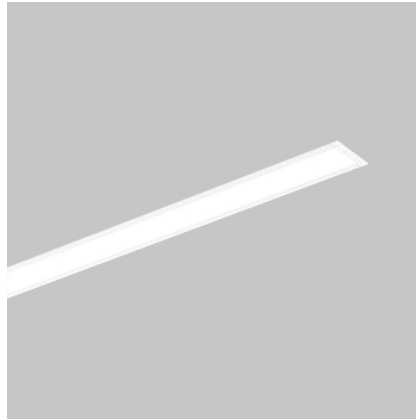

LightLine 240 | 80W

Product Reference

Environment Indoor

Installation Ceiling Recess

Construction & Materials

Housing Extruded Aluminium

Primary Lens -

Primary Reflector -

Secondary Reflector -

Body Finish White

Diffuser Premium high-transmission opal

Antiglare Baffle -

Thermal Management

Heat Sink Material Aluminium

Cooling Technique Passive Cooling

Optical System

Beam Direction General Diffuse

Tilt No

Swivel No

Electrical System

Driven with Constant Current Driver

Input Voltage/Hz 220V- 240V/50-60Hz

Control Gear Included

Mounting Remote

LED Power Watts 68.8W

System Power Watts 76.8W

Operating Voltage Vin 220-240 Vac

Power Factor p.f. > 0.95

Light Distribution

LED Technology

Binning 3 Step MacAdam

LED Life Time @ L70/B10 >50000 hours

Colour Rendering (CRI) CRI80,CRI90

Led Type SMD mid power

LED Fitted Samsung Mid power LED array 32V-38Vdc/2000mA

Controls

Standard Switchable On/Off

Optional PDIM,DDIM,CASAMBI,Non Dimmable

Ordering Details

Code Example:	Name	Watt	CCT	CRI	Angle	Finish	Control
	LightLine 240	80W	WW27K	CRI80	90°	SWH	On/Off

Select one from each column with highlighted values to create the ordering code

NAME	WATT	LUMEN	EFFICACY	CCT	CRI	ANGLE	FINISH	CONTROL	
LightLine 240	80W	5299	69	2700K	WW27K	90°	White SWH	Non Dimmable	On/Off
		5453	71	3000K	WW30K			Phase Dimmable	PDIM
		5760	75	4000K	NW40K			Dali Dimmable	DDIM
		5914	77	5700K	CW57K			Casambi	CBTM
				2700K-5700K	TW				
LightLine 240	80W			WW27K	CRI80	90°	SWH	On/Off