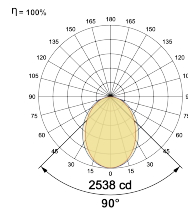

Light Distribution

LED Technology

Binning 3 Step MacAdam

LED Life Time @ L70/B10 >50000 hours

Colour Rendering (CRI) CRI80,CRI90

Led Type SMD mid power

LED Fitted Samsung Mid power LED array 32V-38Vdc/2000mA

Controls

Standard Switchable On/Off

Optional PDIM,DDIM,CASAMBI,Non Dimmable

Ordering Details

Code Example:	Name	Watt	CCT	CRI	Angle	Finish	Control
	LightLine 240	80W	WW27K	CRI80	90°	SWH	On/Off

Select one from each column with highlighted values to create the ordering code

NAME	WATT	LUMEN	EFFICACY	CCT	CRI	ANGLE	FINISH	CONTROL	
LightLine 240	80W	5299	69	2700K	WW27K	90°	White SWH	Non Dimmable	On/Off
		5453	71	3000K	WW30K			Phase Dimmable	PDIM
		5760	75	4000K	NW40K			Dali Dimmable	DDIM
		5914	77	5700K	CW57K			Casambi	CBTM
				2700K-5700K	TW				
LightLine 240	80W			WW27K	CRI80	90°	SWH	On/Off