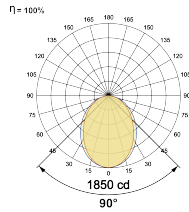

LightLine 240 | 60W

Product Reference

Environment Indoor

Installation Ceiling Recess

Construction & Materials

Housing Extruded Aluminium

Primary Lens -

Primary Reflector -

Secondary Reflector -

Body Finish White

Diffuser Premium high-transmission opal

Antiglare Baffle -

Thermal Management

Heat Sink Material Aluminium

Cooling Technique Passive Cooling

Optical System

Beam Direction General Diffuse

Tilt No

Swivel No

Electrical System

Driven with Constant Current Driver

Input Voltage/Hz 220V- 240V/50-60Hz

Control Gear Included

Mounting Remote

LED Power Watts 45.6W

System Power Watts 52.4W

Operating Voltage Vin 220-240 Vac

Power Factor p.f. > 0.95

LED Technology

Binning 3 Step MacAdam

LED Life Time @ L70/B10 >50000 hours

Colour Rendering (CRI) CRI80,CRI90

Led Type SMD mid power

LED Fitted Samsung Mid power LED array 32V-38Vdc/1400mA

Controls

Standard Switchable On/Off

Optional PDIM,DDIM,CASAMBI,Non Dimmable

Ordering Details

Code Example:	Name	Watt	CCT	CRI	Angle	Finish	Control
	LightLine 240	60W	WW27K	CRI80	90°	SWH	On/Off

Select one from each column with highlighted values to create the ordering code

NAME	WATT	LUMEN	EFFICACY	CCT	CRI	ANGLE	FINISH	CONTROL	
LightLine 240	60W	3825	73	2700K	WW27K	90°	White SWH	Non Dimmable	On/Off
		3930	75	3000K	WW30K			Phase Dimmable	PDIM
		4192	80	4000K	NW40K			Dali Dimmable	DDIM
		4297	82	5700K	CW57K			Casambi	CBTM
				2700K-5700K	TW				
LightLine 240	60W			WW27K	CRI80	90°	SWH	On/Off