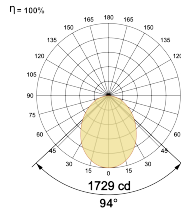

Circulo R 45 | 34W

Product Reference

Environment Indoor

Installation Ceiling Recess

Construction & Materials

Housing Extruded and Sheet Aluminium

Primary Lens -

Primary Reflector White Optics

Secondary Reflector -

Body Finish White,Black,Custom

Diffuser Opal PC, Microprismatic

Antiglare Baffle -

Thermal Management

Heat Sink Material Aluminium

Cooling Technique Passive Cooling

Optical System

Beam Direction General Diffuse

Tilt No

Swivel No

Electrical System

Driven with Constant Current Driver

Input Voltage/Hz 220V- 240V/50-60Hz

Control Gear Included

Mounting Integral

LED Power Watts 29.0W

System Power Watts 33.3W

Operating Voltage Vin 220-240 Vac

Power Factor p.f. > 0.95

LED Technology

Binning 3 Step MacAdam

LED Life Time @ L70/B10 >50000 hours

Colour Rendering (CRI) CRI80,CRI90

Led Type SMD mid power

LED Fitted Samsung Mid power LED array 43V-48Vdc/700mA

Controls

Standard Switchable On/Off

Optional DDIM,CASAMBI,Non Dimmable

Ordering Details

Code Example:	Name	Watt	CCT	CRI	Angle	Finish	Control
	Circulo R 45	34W	WW27K	CRI80	94°	SWH	On/Off

Select one from each column with highlighted values to create the ordering code

NAME	WATT	LUMEN	EFFICACY	CCT		CRI	ANGLE	FINISH		CONTROL	
Circulo R 45	34W	3963	119	2700K	WW27K	CRI80	94°	White	SWH	Non Dimmable	On/Off
		4029	121	3000K	WW30K	CRI90		Black	SBL	Dali Dimmable	DDIM
		4129	124	4000K	NW40K			Custom	CSM	Casambi	CBTM
		4196	126	5700K	CW57K						
				2700K-5700K	TW						
Circulo R 45	34W			WW27K	CRI80	94°	SWH		On/Off