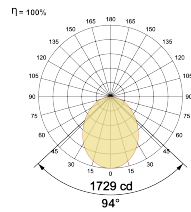

LED Power Watts 29.0W

System Power Watts 33.3W

Operating Voltage Vin 220-240 Vac

Power Factor p.f. > 0.95

Light Distribution

LED Technology

Binning 3 Step MacAdam

LED Life Time @ L70/B10 >50000 hours