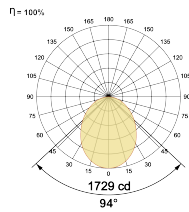

Light Distribution

LED Technology

Binning 3 Step MacAdam

LED Life Time @ L70/B10 >50000 hours

Colour Rendering (CRI) CRI80,CRI90

Led Type SMD mid power

LED Fitted Samsung Mid power LED array 43V-48Vdc/700mA

Controls

Standard Switchable On/Off

Optional DDIM,CASAMBI,Non Dimmable

Ordering Details

Code Example:	Name	Watt	CCT	CRI	Angle	Finish	Control
	Circulo R 45	34W	WW27K	CRI80	94°	SWH	On/Off

Select one from each column with highlighted values to create the ordering code

NAME	WATT	LUMEN	EFFICACY	CCT		CRI	ANGLE	FINISH		CONTROL	
Circulo R 45	34W	3963	119	2700K	WW27K	CRI80	94°	White	SWH	Non Dimmable	On/Off
		4029	121	3000K	WW30K	CRI90		Black	SBL	Dali Dimmable	DDIM
		4129	124	4000K	NW40K			Custom	CSM	Casambi	CBTM
		4196	126	5700K	CW57K						
				2700K-5700K							
Circulo R 45	34W			WW27K		CRI80	94°	SWH		On/Off