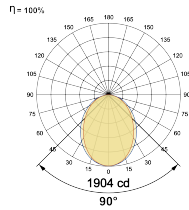

LED Power Watts 50.1W

System Power Watts 57.6W

Operating Voltage Vin 220-240 Vac

Power Factor p.f. > 0.95

Light Distribution

LED Technology

Binning 3 Step MacAdam

LED Life Time @ L70/B10 >50000 hours