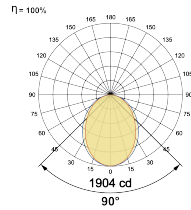

Light Distribution

LED Technology

Binning 3 Step MacAdam

LED Life Time @ L80/B10 >50000 hours

Colour Rendering (CRI) CRI80,CRI90

Led Type SMD mid power

LED Fitted Osram/Samsung Mid power LED array 32V-38Vdc/1400mA

Controls

Standard Switchable On/Off

Optional PDIM,DDIM,CASAMBI,Non Dimmable

Ordering Details

Code Example:	Name	Watt	CCT	CRI	Angle	Finish	Control
	LightLine 180	60W	WW27K	CRI80	90°	SWH	On/Off

Select one from each column with highlighted values to create the ordering code

NAME	WATT	LUMEN	EFFICACY	CCT	CRI	ANGLE	FINISH	CONTROL	
LightLine 180	60W	3974	69	2700K	WW27K	90°	White SWH	Non Dimmable	On/Off
		4090	71	3000K	WW30K			Phase Dimmable	PDIM
		4320	75	4000K	NW40K			Dali Dimmable	DDIM
		4435	77	5700K	CW57K			Casambi	CBTM
				2700K-5700K	TW				
LightLine 180	60W			WW27K	CRI80	90°	SWH	On/Off