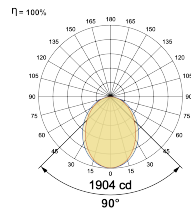

LED Power Watts 50.1W

System Power Watts 57.6W

Operating Voltage Vin 220-240 Vac

Power Factor p.f. > 0.95

Light Distribution

LED Technology

Binning 3 Step MacAdam

LED Life Time @ L70/B10 >50000 hours