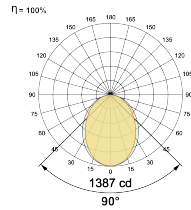

LED Power Watts 34.2W

System Power Watts 39.3W

Operating Voltage Vin 220-240 Vac

Power Factor p.f. > 0.95

Light Distribution

LED Technology

Binning 3 Step MacAdam

LED Life Time @ L70/B10 >50000 hours