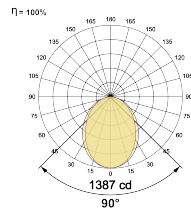

Light Distribution

LED Technology

Binning 3 Step MacAdam

LED Life Time @ L80/B10 >50000 hours

Colour Rendering (CRI) CRI80,CRI90

Led Type SMD mid power

LED Fitted Osram/Samsung Mid power LED array 32V-38Vdc/1050mA

Controls

Standard Switchable On/Off

Optional PDIM,DDIM,CASAMBI,Non Dimmable

Ordering Details

Code Example:	Name	Watt	CCT	CRI	Angle	Finish	Control
	LightLine 180	45W	WW27K	CRI80	90°	SWH	On/Off

Select one from each column with highlighted values to create the ordering code

NAME	WATT	LUMEN	EFFICACY	CCT	CRI	ANGLE	FINISH	CONTROL	
LightLine 180	45W	2869	73	2700K	WW27K	90°	White SWH	Non Dimmable	On/Off
		2948	75	3000K	WW30K			Phase Dimmable	PDIM
		3144	80	4000K	NW40K			Dali Dimmable	DDIM
		3223	82	5700K	CW57K			Casambi	CBTM
				2700K-5700K	TW				
LightLine 180	45W			WW27K	CRI80	90°	SWH	On/Off