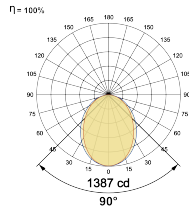

LED Power Watts 34.2W

System Power Watts 39.3W

Operating Voltage Vin 220-240 Vac

Power Factor p.f. > 0.95

Light Distribution

LED Technology

Binning 3 Step MacAdam

LED Life Time @ L70/B10 >50000 hours