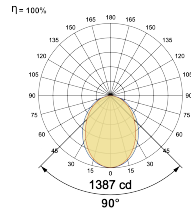

Beam Direction General Diffuse

Tilt No

Swivel No

Electrical System

Driven with Constant Current Driver

Input Voltage/Hz 220V- 240V/50-60Hz

Control Gear Included

Mounting Remote