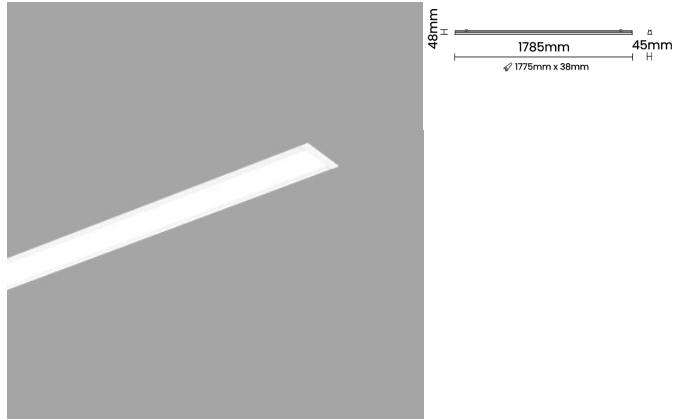

LightLine 180 | 45W

Product Reference

Environment Indoor

Installation Ceiling Recess

Construction & Materials

Housing Extruded Aluminium

Primary Lens -

Primary Reflector -