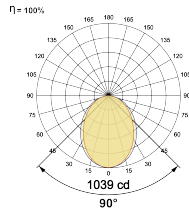

LightLine 180 | 30W

Product Reference

Environment Indoor

Installation Ceiling Recess

Construction & Materials

Housing Extruded Aluminium

Primary Lens -

Primary Reflector -

Secondary Reflector -

Body Finish White

Diffuser Premium high-transmission opal

Antiglare Baffle -

Thermal Management

Heat Sink Material Aluminium

Cooling Technique Passive Cooling

Optical System

Beam Direction General Diffuse

Tilt No

Swivel No

Electrical System

Driven with Constant Current Driver

Input Voltage/Hz 220V- 240V/50-60Hz

Control Gear Included

Mounting Remote

LED Power Watts 24.7W

System Power Watts 28.4W

Operating Voltage Vin 220-240 Vac

Power Factor p.f. > 0.95

LED Technology

Binning 3 Step MacAdam

LED Life Time @ L70/B10 >50000 hours

Colour Rendering (CRI) CRI80,CRI90

Led Type SMD mid power

LED Fitted Samsung Mid power LED array 32V-38Vdc/700mA

Controls

Standard Switchable On/Off

Optional PDIM,DDIM,CASAMBI,Non Dimmable

Ordering Details

Code Example:	Name	Watt	CCT	CRI	Angle	Finish	Control
	LightLine 180	30W	WW27K	CRI80	90°	SWH	On/Off

Select one from each column with highlighted values to create the ordering code

NAME	WATT	LUMEN	EFFICACY	CCT		CRI	ANGLE	FINISH		CONTROL	
LightLine 180	30W	2155	76	2700K	WW27K	CRI80	90°	White	SWH	Non Dimmable	On/Off
		2211	78	3000K	WW30K	CRI90				Phase Dimmable	PDIM
		2353	83	4000K	NW40K					Dali Dimmable	DDIM
		2410	85	5700K	CW57K					Casambi	CBTM
				2700K-5700K	TW						
LightLine 180	30W			WW27K	CRI80	90°	SWH		On/Off