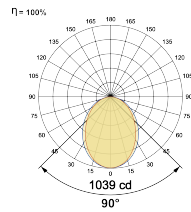

LED Technology

Binning 3 Step MacAdam

LED Life Time @ L70/B10 >50000 hours

Colour Rendering (CRI) CRI80,CRI90

Led Type SMD mid power

LED Fitted Samsung Mid power LED array 32V-38Vdc/700mA

Controls

Standard Switchable On/Off

Optional PDIM,DDIM,CASAMBI,Non Dimmable

Ordering Details

Code Example:	Name	Watt	CCT	CRI	Angle	Finish	Control
	LightLine 180	30W	WW27K	CRI80	90°	SWH	On/Off

Select one from each column with highlighted values to create the ordering code

NAME	WATT	LUMEN	EFFICACY	CCT	CRI	ANGLE	FINISH	CONTROL
LightLine 180	30W	2155	76	2700K	WW27K	90°	White SWH	Non Dimmable On/Off
		2211	78	3000K	WW30K			Phase Dimmable PDIM
		2353	83	4000K	NW40K			Dali Dimmable DDIM
		2410	85	5700K	CW57K			Casambi CBTM
				2700K-5700K	TW			
LightLine 180	30W			WW27K	CRI80	90°	SWH	On/Off