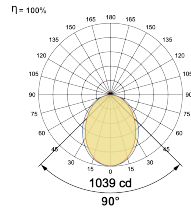

Light Distribution

LED Technology

Binning 3 Step MacAdam

LED Life Time @ L80/B10 >50000 hours

Colour Rendering (CRI) CRI80,CRI90

Led Type SMD mid power

LED Fitted Osram/Samsung Mid power LED array 32V-38Vdc/700mA

Controls

Standard Switchable On/Off

Optional PDIM,DDIM,CASAMBI,Non Dimmable

Ordering Details

Code Example:	Name	Watt	CCT	CRI	Angle	Finish	Control
	LightLine 180	30W	WW27K	CRI80	90°	SWH	On/Off

Select one from each column with highlighted values to create the ordering code

NAME	WATT	LUMEN	EFFICACY	CCT	CRI	ANGLE	FINISH	CONTROL	
LightLine 180	30W	2155	76	2700K	WW27K	90°	White SWH	Non Dimmable	On/Off
		2211	78	3000K	WW30K			Phase Dimmable	PDIM
		2353	83	4000K	NW40K			Dali Dimmable	DDIM
		2410	85	5700K	CW57K			Casambi	CBTM
				2700K-5700K	TW				
LightLine 180	30W			WW27K	CRI80	90°	SWH	On/Off