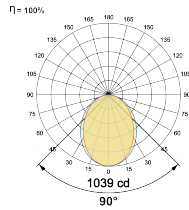

LED Power Watts 24.7W

System Power Watts 28.4W

Operating Voltage V_{in} 220-240 Vac

Power Factor p.f. > 0.95

Light Distribution

LED Technology

Binning 3 Step MacAdam

LED Life Time @ L70/B10 >50000 hours