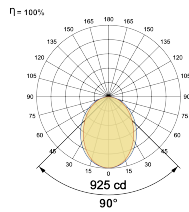

Light Distribution

LED Technology

Binning 3 Step MacAdam

LED Life Time @ L70/B10 >50000 hours

Colour Rendering (CRI) CRI80,CRI90

Led Type SMD mid power

LED Fitted Samsung Mid power LED array 32V-38Vdc/700mA

Controls

Standard Switchable On/Off

Optional PDIM,DDIM,CASAMBI,Non Dimmable

Ordering Details

Code Example:	Name	Watt	CCT	CRI	Angle	Finish	Control
	LightLine 120	30W	WW27K	CRI80	90°	SWH	On/Off

Select one from each column with highlighted values to create the ordering code

NAME	WATT	LUMEN	EFFICACY	CCT		CRI	ANGLE	FINISH		CONTROL	
LightLine 120	30W	1913	73	2700K	WW27K	CRI80	90°	White	SWH	Non Dimmable	On/Off
		1965	75	3000K	WW30K	CRI90				Phase Dimmable	PDIM
		2096	80	4000K	NW40K					Dali Dimmable	DDIM
		2148	82	5700K	CW57K					Casambi	CBTM
				2700K-5700K	TW						
LightLine 120	30W			WW27K	CRI80	90°	SWH		On/Off