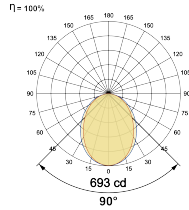

LightLine 120 | 20W

Product Reference

Environment Indoor

Installation Ceiling Recess

Construction & Materials

Housing Extruded Aluminium

Primary Lens -

Primary Reflector -

Secondary Reflector -

Body Finish White

Diffuser Premium high-transmission opal

Antiglare Baffle -

Thermal Management

Heat Sink Material Aluminium

Cooling Technique Passive Cooling

Optical System

Beam Direction General Diffuse

Tilt No

Swivel No

Electrical System

Driven with Constant Current Driver

Input Voltage/Hz 220V- 240V/50-60Hz

Control Gear Included

Mounting Remote

LED Power Watts 16.4W

System Power Watts 18.9W

Operating Voltage Vin 220-240 Vac

Power Factor p.f. > 0.95

LED Technology

Binning 3 Step MacAdam

LED Life Time @ L70/B10 >50000 hours

Colour Rendering (CRI) CRI80,CRI90

Led Type SMD mid power

LED Fitted Samsung Mid power LED array 32V-38Vdc/500mA

Controls

Standard Switchable On/Off

Optional PDIM,DDIM,CASAMBI,Non Dimmable

Ordering Details

Code Example:	Name	Watt	CCT	CRI	Angle	Finish	Control
	LightLine 120	20W	WW27K	CRI80	90°	SWH	On/Off

Select one from each column with highlighted values to create the ordering code

NAME	WATT	LUMEN	EFFICACY	CCT		CRI	ANGLE	FINISH		CONTROL	
LightLine 120	20W	1436	76	2700K	WW27K	CRI80	90°	White	SWH	Non Dimmable	On/Off
		1474	78	3000K	WW30K	CRI90				Phase Dimmable	PDIM
		1569	83	4000K	NW40K					Dali Dimmable	DDIM
		1607	85	5700K	CW57K					Casambi	CBTM
				2700K-5700K	TW						
LightLine 120	20W			WW27K	CRI80	90°	SWH		On/Off