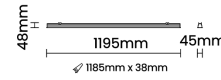

LightLine 120 | 20W

Product Reference

Environment Indoor

Installation Ceiling Recess

Construction & Materials

Housing Extruded Aluminium

Primary Lens -

Primary Reflector -

Secondary Reflector -

Body Finish White

Diffuser Premium high-transmission opal

Antiglare Baffle -

Thermal Management

Heat Sink Material Aluminium

Cooling Technique Passive Cooling

Optical System

Beam Direction General Diffuse

Tilt No

Swivel No

Electrical System

Driven with Constant Current Driver

Input Voltage/Hz 220V- 240V/50-60Hz

Control Gear Included

Mounting Remote

LED Power Watts 16.4W

System Power Watts 18.9W

Operating Voltage Vin 220-240 Vac

Power Factor p.f. > 0.95

LED Technology

Binning 3 Step MacAdam

LED Life Time @ L70/B10 >50000 hours

Colour Rendering (CRI) CRI80,CRI90

Led Type SMD mid power

LED Fitted Samsung Mid power LED array 32V-38Vdc/500mA

Controls

Standard Switchable On/Off

Optional PDIM,DDIM,CASAMBI,Non Dimmable

Ordering Details

Code Example:	Name	Watt	CCT	CRI	Angle	Finish	Control
	LightLine 120	20W	WW27K	CRI80	90°	SWH	On/Off

Select one from each column with highlighted values to create the ordering code

NAME	WATT	LUMEN	EFFICACY	CCT		CRI	ANGLE	FINISH		CONTROL	
LightLine 120	20W	1436	76	2700K	WW27K	CRI80	90°	White	SWH	Non Dimmable	On/Off
		1474	78	3000K	WW30K	CRI90				Phase Dimmable	PDIM
		1569	83	4000K	NW40K					Dali Dimmable	DDIM
		1607	85	5700K	CW57K					Casambi	CBTM
				2700K-5700K	TW						
LightLine 120	20W			WW27K	CRI80	90°	SWH		On/Off