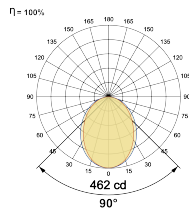

LED Technology

Binning 3 Step MacAdam

LED Life Time @ L70/B10 >50000 hours

Colour Rendering (CRI) CRI80,CRI90

Led Type SMD mid power

LED Fitted Samsung Mid power LED array 32V-38Vdc/350mA

Controls

Standard Switchable On/Off

Optional PDIM,DDIM,CASAMBI,Non Dimmable

Ordering Details

Code Example:	Name	Watt	CCT	CRI	Angle	Finish	Control
	LightLine 60	15W	WW27K	CRI80	90°	SWH	On/Off

Select one from each column with highlighted values to create the ordering code

NAME	WATT	LUMEN	EFFICACY	CCT	CRI	ANGLE	FINISH	CONTROL	
LightLine 60	15W	956	73	2700K	WW27K	90°	White SWH	Non Dimmable	On/Off
		983	75	3000K	WW30K			Phase Dimmable	PDIM
		1048	80	4000K	NW40K			Dali Dimmable	DDIM
		1074	82	5700K	CW57K			Casambi	CBTM
				2700K-5700K	TW				
LightLine 60	15W			WW27K	CRI80	90°	SWH	On/Off