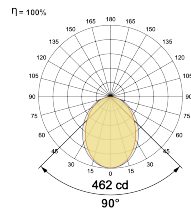

Light Distribution

LED Technology

Binning 3 Step MacAdam

LED Life Time @ L80/B10 >50000 hours

Colour Rendering (CRI) CRI80,CRI90

Led Type SMD mid power

LED Fitted Osram/Samsung Mid power LED array 32V-38Vdc/350mA

Controls

Standard Switchable On/Off

Optional PDIM,DDIM,CASAMBI,Non Dimmable

Ordering Details

Code Example:	Name	Watt	CCT	CRI	Angle	Finish	Control
	LightLine 60	15W	WW27K	CRI80	90°	SWH	On/Off

Select one from each column with highlighted values to create the ordering code

NAME	WATT	LUMEN	EFFICACY	CCT	CRI	ANGLE	FINISH	CONTROL	
LightLine 60	15W	956	73	2700K	WW27K	90°	White SWH	Non Dimmable	On/Off
		983	75	3000K	WW30K			Phase Dimmable	PDIM
		1048	80	4000K	NW40K			Dali Dimmable	DDIM
		1074	82	5700K	CW57K			Casambi	CBTM
				2700K-5700K	TW				
LightLine 60	15W			WW27K	CRI80	90°	SWH	On/Off