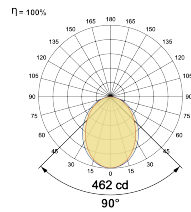

LED Power Watts 11.4W

System Power Watts 13.0W

Operating Voltage Vin 220-240 Vac

Power Factor p.f. > 0.95

Light Distribution

LED Technology

Binning 3 Step MacAdam

LED Life Time @ L70/B10 >50000 hours