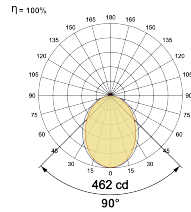

Beam Direction General Diffuse

Tilt No

Swivel No

Electrical System

Driven with Constant Current Driver

Input Voltage/Hz 220V- 240V/50-60Hz

Control Gear Included

Mounting Remote