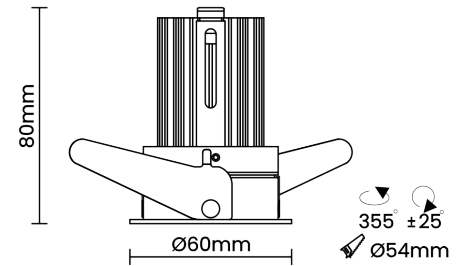

Black Jack AR | 5W

Product Reference

Environment Indoor

Installation Ceiling Recess

Construction & Materials

Housing Die Cast Aluminium

Primary Lens PMMA

Primary Reflector -

Secondary Reflector -

Body Finish White,Black,Custom

Diffuser -

Antiglare Baffle -

Thermal Management

Heat Sink Material Die cast Aluminium

Cooling Technique Passive Cooling

Optical System

Beam Direction Adjustable

Tilt Yes

Swivel Yes

Light Distribution

Electrical System

Driven with Constant Current Driver

Input Voltage/Hz 220V- 240V/50-60Hz

Control Gear Included

Mounting Remote

LED Power Watts 4.8W

System Power Watts 5.5W

Operating Voltage Vin 220V- 240V/50-60Hz

Power Factor p.f. >0.95

LED Technology

Binning 3 Step MacAdam

LED Life Time @ L80/B10 >50000 hours

Colour Rendering (CRI) CRI90

Led Type COB

LED Fitted CREE COB LED 36Vdc/130mA

Controls

Standard Switchable On/Off

Optional PDIM,DDIM,CASAMBI,Non Dimmable

Ordering Details

Code Example:	Name	Watt	CCT	CRI	Angle	Finish	Control
	Black Jack AR	5W	WW27K	CRI90	30°(MD)	SWH	On/Off

Select one from each column with highlighted values to create the ordering code

NAME	WATT	LUMEN	EFFICACY	CCT	CRI	ANGLE	FINISH	CONTROL
Black Jack AR	5W	341	62	2700K	WW27K	CRI90	30°(MD)	White SWH Non Dimmable On/Off
		352	64	3000K	WW30K		44°(WD)	Black SBL Phase Dimmable PDIM
		369	67	4000K	NW40K			Custom CSM Dali Dimmable DDIM
		380	69	5700K	CW57K			Casambi CBTM
Black Jack AR	5W			WW27K	CRI90	30°(MD)	SWH	On/Off