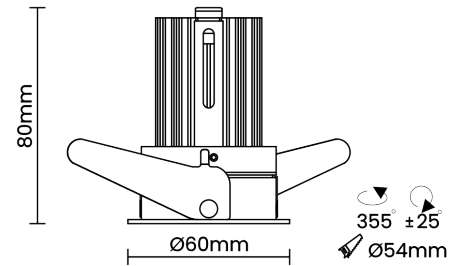

Black Jack AR | 5W

Product Reference

Environment Indoor

Installation Ceiling Recess

Construction & Materials

Housing Die Cast Aluminium

Primary Lens PMMA

Primary Reflector -

Secondary Reflector -

Body Finish White,Black,Custom

Diffuser -

Antiglare Baffle -

Thermal Management

Heat Sink Material Die cast Aluminium

Cooling Technique Passive Cooling

Optical System

Beam Direction Adjustable

Tilt Yes

Swivel Yes

Light Distribution

Electrical System

Driven with Constant Current Driver

Input Voltage/Hz 220V- 240V/50-60Hz

Control Gear Included

Mounting Remote

LED Power Watts 4.8W

System Power Watts 5.5W

Operating Voltage Vin 220V- 240V/50-60Hz

Power Factor p.f. >0.95

LED Technology

Binning 3 Step MacAdam

LED Life Time @ L80/B10 >50000 hours

Colour Rendering (CRI) CRI90

Led Type COB

LED Fitted CREE COB LED 36Vdc/130mA

Controls

Standard Switchable On/Off

Optional PDIM,DDIM,CASAMBI,Non Dimmable

Ordering Details

Code Example:	Name	Watt	CCT	CRI	Angle	Finish	Control
	Black Jack AR	5W	WW27K	CRI90	30°(MD)	SWH	On/Off

Select one from each column with highlighted values to create the ordering code

NAME	WATT	LUMEN	EFFICACY	CCT	CRI	ANGLE	FINISH	CONTROL
Black Jack AR	5W	341	62	2700K	WW27K	CRI90	30°(MD)	White SWH Non Dimmable On/Off
		352	64	3000K	WW30K		44°(WD)	Black SBL Phase Dimmable PDIM
		369	67	4000K	NW40K			Custom CSM Dali Dimmable DDIM
		380	69	5700K	CW57K			Casambi CBTM
Black Jack AR	5W			WW27K	CRI90	30°(MD)	SWH	On/Off