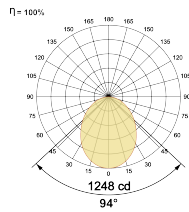

Light Distribution

LED Technology

Binning 3 Step MacAdam

LED Life Time @ L70/B10 >50000 hours

Colour Rendering (CRI) CRI80,CRI90

Led Type SMD mid power

LED Fitted Samsung Mid power LED array 43V-48Vdc/500mA

Controls

Standard Switchable On/Off

Optional DDIM,CASAMBI,Non Dimmable

Ordering Details

Code Example:	Name	Watt	CCT	CRI	Angle	Finish	Control
	Circulo R 45	24W	WW27K	CRI80	94°	SWH	On/Off

Select one from each column with highlighted values to create the ordering code

NAME	WATT	LUMEN	EFFICACY	CCT		CRI	ANGLE	FINISH		CONTROL	
Circulo R 45	24W	2856	120	2700K	WW27K	CRI80	94°	White	SWH	Non Dimmable	On/Off
		2904	122	3000K	WW30K	CRI90		Black	SBL	Dali Dimmable	DDIM
		2975	125	4000K	NW40K			Custom	CSM	Casambi	CBTM
		3023	127	5700K	CW57K						
				2700K-5700K	TW						
Circulo R 45	24W			WW27K	CRI80	94°	SWH		On/Off