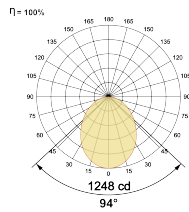

Light Distribution

LED Technology

Binning 3 Step MacAdam

LED Life Time @ L70/B10 >50000 hours

Colour Rendering (CRI) CRI80,CRI90

Led Type SMD mid power

LED Fitted Samsung Mid power LED array 43V-48Vdc/500mA

Controls

Standard Switchable On/Off

Optional DDIM,CASAMBI,Non Dimmable

Ordering Details

Code Example:	Name	Watt	CCT	CRI	Angle	Finish	Control
	Circulo R 45	24W	WW27K	CRI80	94°	SWH	On/Off

Select one from each column with highlighted values to create the ordering code

NAME	WATT	LUMEN	EFFICACY	CCT		CRI	ANGLE	FINISH		CONTROL	
Circulo R 45	24W	2856	120	2700K	WW27K	CRI80	94°	White	SWH	Non Dimmable	On/Off
		2904	122	3000K	WW30K	CRI90		Black	SBL	Dali Dimmable	DDIM
		2975	125	4000K	NW40K			Custom	CSM	Casambi	CBTM
		3023	127	5700K	CW57K						
				2700K-5700K							
Circulo R 45	24W			WW27K		CRI80	94°	SWH		On/Off