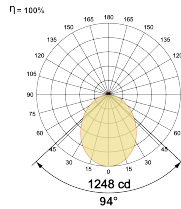

Light Distribution

LED Technology

Binning 3 Step MacAdam

LED Life Time @ L80/B10 >50000 hours

Colour Rendering (CRI) CRI80,CRI90

Led Type SMD mid power

LED Fitted Osram/Samsung Mid power LED array 43V-48Vdc/500mA

Controls

Standard Switchable On/Off

Optional DDIM,CASAMBI,Non Dimmable

Ordering Details

Code Example:	Name	Watt	CCT	CRI	Angle	Finish	Control
	Circulo R 45	24W	WW27K	CRI80	94°	SWH	On/Off

Select one from each column with highlighted values to create the ordering code

NAME	WATT	LUMEN	EFFICACY	CCT	CRI	ANGLE	FINISH	CONTROL
Circulo R 45	24W	2856	120	2700K	WW27K	94°	White	Non Dimmable
		2904	122	3000K	WW30K		Black	Dali Dimmable
		2975	125	4000K	NW40K		Custom	Casambi
		3023	127	5700K	CW57K			
				2700K-5700K	TW			
Circulo R 45	24W			WW27K	CRI80	94°	SWH	On/Off