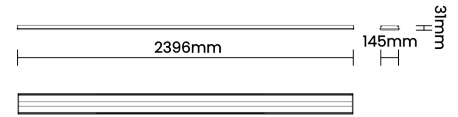

Nexus I35 Soft R MPD 240 | 80W

Product Reference

Environment Indoor

Installation Ceiling Recess

Construction & Materials

Housing Extruded Aluminium

Primary Lens -

Primary Reflector -

Secondary Reflector -

Body Finish White,Black,Custom

Diffuser Microprismatic

Antiglare Baffle -

Thermal Management

Heat Sink Material Extruded Aluminium

Cooling Technique Passive Cooling

Optical System

Beam Direction Fixed

Tilt No

Swivel No

Electrical System

Driven with Constant Current Driver

Input Voltage/Hz 220V- 240V/50-60Hz

Control Gear Included

Mounting Remote

LED Power Watts 69.3W

System Power Watts 79.6W

Operating Voltage V_{in} 220V- 240V/50-60Hz

Power Factor p.f. > 0.95