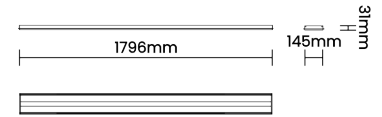

Nexus I35 Soft R MPD 180 | 60W

Product Reference

Environment Indoor

Installation Ceiling Recess

Construction & Materials

Housing Extruded Aluminium

Primary Lens -

Primary Reflector -

Secondary Reflector -

Body Finish White,Black,Custom

Diffuser Microprismatic

Antiglare Baffle -

Thermal Management

Heat Sink Material Extruded Aluminium

Cooling Technique Passive Cooling

Optical System

Beam Direction Fixed

Tilt No

Swivel No

Electrical System

Driven with Constant Current Driver

Input Voltage/Hz 220V- 240V/50-60Hz

Control Gear Included

Mounting Remote

LED Power Watts 51.9W

System Power Watts 59.7W

Operating Voltage Vin 220V- 240V/50-60Hz

Power Factor p.f. > 0.95