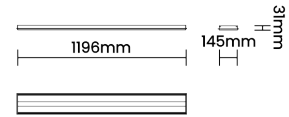

Nexus I35 Soft R MPD 120 | 28W

Product Reference

Environment Indoor

Installation Ceiling Recess

Construction & Materials

Housing Extruded Aluminium

Primary Lens -

Primary Reflector -

Secondary Reflector -

Body Finish White,Black,Custom

Diffuser Microprismatic

Antiglare Baffle -

Thermal Management

Heat Sink Material Extruded Aluminium

Cooling Technique Passive Cooling

Optical System

Beam Direction Fixed

Tilt No

Swivel No

Electrical System

Driven with Constant Current Driver

Input Voltage/Hz 220V- 240V/50-60Hz

Control Gear Included

Mounting Remote

LED Power Watts 23.5W

System Power Watts 27W

Operating Voltage Vin 220V- 240V/50-60Hz

Power Factor p.f. > 0.95