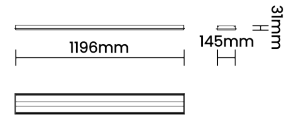

Nexus I35 Soft R OPD 120 | 40W

Product Reference

Environment Indoor

Installation Ceiling Recess

Construction & Materials

Housing Extruded Aluminium

Primary Lens -

Primary Reflector -

Secondary Reflector -

Body Finish White,Black,Custom

Diffuser Premium high-transmission opal

Antiglare Baffle -

Thermal Management

Heat Sink Material Extruded Aluminium

Cooling Technique Passive Cooling

Optical System

Beam Direction Fixed

Tilt No

Swivel No

Electrical System

Driven with Constant Current Driver

Input Voltage/Hz 220V- 240V/50-60Hz

Control Gear Included

Mounting Remote

LED Power Watts 34.8W

System Power Watts 40W

Operating Voltage Vin 220V- 240V/50-60Hz

Power Factor p.f. > 0.95