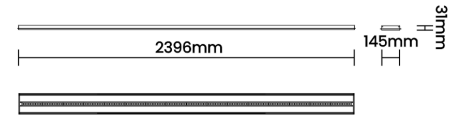

Nexus 135 SDS R MPD 240 | 84W

Product Reference

Environment Indoor

Installation Ceiling Recess

Construction & Materials

Housing Extruded Aluminium

Primary Lens PMMA

Primary Reflector PC metallised

Secondary Reflector PC Black Cover

Body Finish White,Black,Custom

Diffuser Microprismatic

Antiglare Baffle -

Thermal Management

Heat Sink Material Extruded Aluminium

Cooling Technique Passive Cooling

Optical System

Beam Direction Fixed

Tilt No

Swivel No

Electrical System

Driven with Constant Current Driver

Input Voltage/Hz 220V- 240V/50-60Hz

Control Gear Included

Mounting Remote

LED Power Watts 70.3W

System Power Watts 80.8W

Operating Voltage V_{in} 220V- 240V/50-60Hz

Power Factor p.f. > 0.95

Note : S- Soft , D- Dark