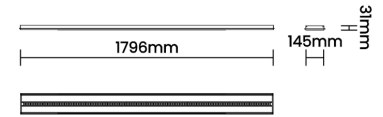

Nexus 135 SDS R MPD 180 | 60W

Product Reference

Environment Indoor

Installation Ceiling Recess

Construction & Materials

Housing Extruded Aluminium

Primary Lens PMMA

Primary Reflector PC metallised

Secondary Reflector PC Black Cover

Body Finish White,Black,Custom

Diffuser Microprismatic

Antiglare Baffle -

Thermal Management

Heat Sink Material Extruded Aluminium

Cooling Technique Passive Cooling

Optical System

Beam Direction Fixed

Tilt No

Swivel No

Electrical System

Driven with Constant Current Driver

Input Voltage/Hz 220V- 240V/50-60Hz

Control Gear Included

Mounting Remote

LED Power Watts 52.1W

System Power Watts 59.9W

Operating Voltage V_{in} 220V- 240V/50-60Hz

Power Factor p.f. > 0.95

Note : S- Soft , D- Dark