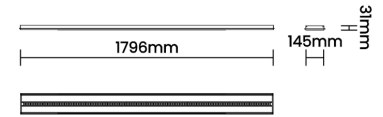

Nexus 135 SDS R OPD 180 | 60W

Product Reference

Environment Indoor

Installation Ceiling Recess

Construction & Materials

Housing Extruded Aluminium

Primary Lens PMMA

Primary Reflector PC metallised

Secondary Reflector PC Black Cover

Body Finish White,Black,Custom

Diffuser Premium high-transmission opal

Antiglare Baffle -

Thermal Management

Heat Sink Material Extruded Aluminium

Cooling Technique Passive Cooling

Optical System

Beam Direction Fixed

Tilt No

Swivel No

Electrical System

Driven with Constant Current Driver

Input Voltage/Hz 220V- 240V/50-60Hz

Control Gear Included

Mounting Remote

LED Power Watts 51.9W

System Power Watts 59.6W

Operating Voltage Vin 220V- 240V/50-60Hz

Power Factor p.f. > 0.95

Note : S- Soft , D- Dark