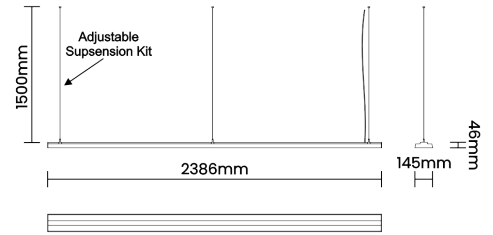

Nexus 150 Soft P MPD 240 | 56W

Product Reference

Environment Indoor

Installation Ceiling Suspended

Construction & Materials

Housing Extruded Aluminium

Primary Lens -

Primary Reflector -

Secondary Reflector -

Body Finish White,Black,Custom

Diffuser Microprismatic

Antiglare Baffle -

Thermal Management

Heat Sink Material Extruded Aluminium

Cooling Technique Passive Cooling

Optical System

Beam Direction Fixed

Tilt No

Swivel No

Electrical System

Driven with Constant Current Driver

Input Voltage/Hz 220V- 240V/50-60Hz

Control Gear Included

Mounting Integral

LED Power Watts 47.3W

System Power Watts 54.4W

Operating Voltage Vin 220V- 240V/50-60Hz

Power Factor p.f. > 0.95

Light Distribution

LED Technology

Binning 3 Step MacAdam

LED Life Time @ L80/B10 >50000 hours

Colour Rendering (CRI) CRI80,CRI90

Led Type SMD mid power

LED Fitted Osram/Samsung Mid power LED array 32V-36Vdc/1400mA

Controls

Standard Switchable On/Off

Optional DDIM,CASAMBI,Non Dimmable

Ordering Details

Code Example:	Name	Watt	CCT	CRI	Angle	Finish	Control
	Nexus 150 Soft P MPD 240	56W	WW27K	CRI80	104°	SWH	On/Off

Select one from each column with highlighted values to create the ordering code

NAME	WATT	LUMEN	EFFICACY	CCT	CRI	ANGLE	FINISH	CONTROL				
Nexus 150 Soft P MPD 240	56W	4950	91	2700K	WW27K	CRI80	104° -	White	SWH	Non Dimmable	On/Off	
		5114	94	3000K	WW30K			CRI90	Black	SBL	Dali Dimmable	DDIM
		5386	99	4000K	NW40K			Custom	CSM	Casambi	CBTM	
		5494	101	5700K	CW57K							
				2700K-5700K	TW							
Nexus 150 Soft P MPD 240	56W			WW27K	CRI80	104°	SWH	On/Off