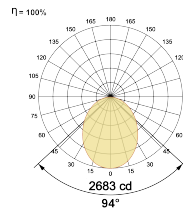

LED Power Watts 43.1W

System Power Watts 49.5W

Operating Voltage Vin 220-240 Vac

Power Factor p.f. > 0.95

Light Distribution

LED Technology

Binning 3 Step MacAdam

LED Life Time @ L70/B10 >50000 hours