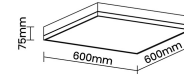

TownSquare S 60 | 50W

Product Reference

Environment Indoor

Installation Ceiling Surface

Construction & Materials

Housing Extruded and Sheet Aluminium

Primary Lens -

Primary Reflector White Optics

Secondary Reflector -

Body Finish White,Black,Custom

Diffuser Opal PC, Microprismatic

Antiglare Baffle -

Thermal Management

Heat Sink Material Aluminium

Cooling Technique Passive Cooling

Optical System

Beam Direction General Diffuse

Tilt No

Swivel No

Electrical System

Driven with Constant Current Driver

Input Voltage/Hz 220V- 240V/50-60Hz

Control Gear Included

Mounting Integral

LED Power Watts 43.1W

System Power Watts 49.5W

Operating Voltage Vin 220-240 Vac

Power Factor p.f. > 0.95