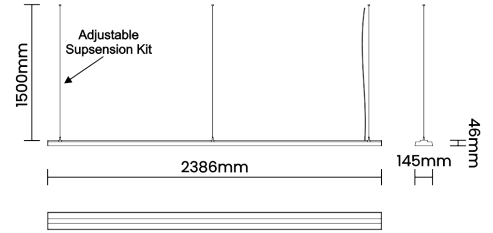

Thermal Management

Heat Sink Material Extruded Aluminium
Cooling Technique Passive Cooling

Optical System

Beam Direction Fixed
Tilt No
Swivel No

Electrical System

Driven with Constant Current Driver
Input Voltage/Hz 220V- 240V/50-60Hz
Control Gear Included
Mounting Integral
LED Power Watts 47W
System Power Watts 54W
Operating Voltage Vin 220V- 240V/50-60Hz
Power Factor p.f. > 0.95