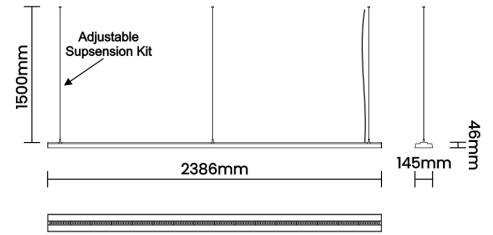

Nexus 150 SDS P MPD 240 | 120W

Product Reference

Environment Indoor

Installation Ceiling Suspended

Construction & Materials

Housing Extruded Aluminium

Primary Lens PMMA

Primary Reflector PC metallised

Secondary Reflector PC Black Cover

Body Finish White,Black,Custom

Diffuser Microprismatic

Antiglare Baffle -

Thermal Management

Heat Sink Material Extruded Aluminium

Cooling Technique Passive Cooling

Optical System

Beam Direction Fixed

Tilt No

Swivel No

Electrical System

Driven with Constant Current Driver

Input Voltage/Hz 220V- 240V/50-60Hz

Control Gear Included

Mounting Integral

LED Power Watts 103.7W

System Power Watts 119.2W

Operating Voltage Vin 220V- 240V/50-60Hz

Power Factor p.f. > 0.95

Note : S- Soft , D- Dark

Light Distribution

LED Technology

Binning 3 Step MacAdam

LED Life Time @ L80/B10 >50000 hours

Colour Rendering (CRI) CRI80,CRI90

Led Type SMD mid power

LED Fitted Osram/Samsung Mid power LED array 32V-36Vdc/2100mA(S) + 1050mA(D)

Controls

Standard Switchable On/Off

Optional DDIM,CASAMBI,Non Dimmable

Ordering Details

Code Example:	Name	Watt	CCT	CRI	Angle	Finish	Control
	Nexus 150 SDS P MPD 240	120W	WW27K	CRI80	104°(S)+53°(D)	SWH	On/Off

Select one from each column with highlighted values to create the ordering code

NAME	WATT	LUMEN	EFFICACY	CCT	CRI	ANGLE	FINISH	CONTROL				
Nexus 150 SDS P MPD 240	120W	10143	85	2700K	WW27K	CRI80	104°(S)+53°(D)	White	SWH	Non Dimmable	On/Off	
		10462	88	3000K	WW30K			CRI90	Black	SBL	Dali Dimmable	DDIM
		11019	92	4000K	NW40K			Custom	CSM	Casambi	CBTM	
		11258	94	5700K	CW57K							
				2700K-5700K	TW							
Nexus 150 SDS P MPD 240	120W			WW27K	CRI80	104°(S)+53°(D)	SWH	On/Off