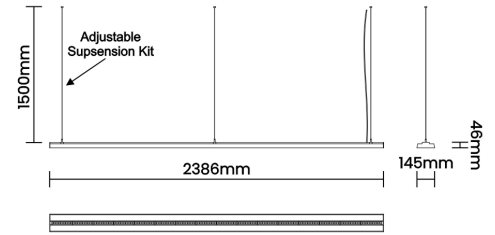

Mounting Integral

LED Power Watts 103.4W

System Power Watts 118.8W

Operating Voltage Vin 220V- 240V/50-60Hz

Power Factor p.f. > 0.95

Note : S- Soft , D- Dark

Light Distribution

LED Technology