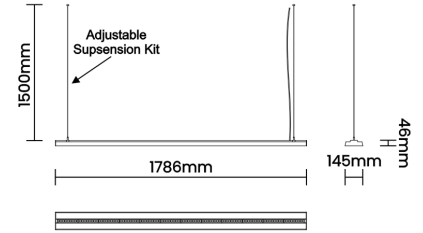

Mounting Integral

LED Power Watts 52.1W

System Power Watts 59.9W

Operating Voltage V_{in} 220V- 240V/50-60Hz

Power Factor p.f. > 0.95

Note : S- Soft , D- Dark

Light Distribution

LED Technology