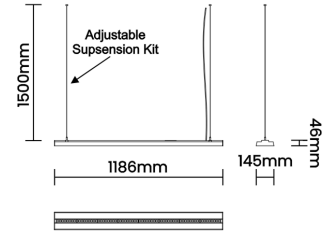

Thermal Management

Heat Sink Material Extruded Aluminium
Cooling Technique Passive Cooling

Optical System

Beam Direction Fixed
Tilt No
Swivel No

Electrical System

Driven with Constant Current Driver
Input Voltage/Hz 220V- 240V/50-60Hz
Control Gear Included
Mounting Integral
LED Power Watts 51.9W
System Power Watts 59.6W
Operating Voltage Vin 220V- 240V/50-60Hz
Power Factor p.f. > 0.95