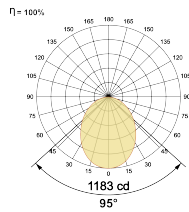

LED Technology

Binning 3 Step MacAdam

LED Life Time @ L70/B10 >50000 hours

Colour Rendering (CRI) CRI80,CRI90

Led Type SMD mid power

LED Fitted Samsung Mid power LED array 42V-48Vdc/500mA

Controls

Standard Switchable On/Off

Optional DDIM,CASAMBI,Non Dimmable

Ordering Details

Code Example:	Name	Watt	CCT	CRI	Angle	Finish	Control
	TownSquare S 30	25W	WW27K	CRI80	95°	SWH	On/Off

Select one from each column with highlighted values to create the ordering code

NAME	WATT	LUMEN	EFFICACY	CCT	CRI	ANGLE	FINISH	CONTROL
TownSquare S 30	25W	2614	108	2700K	WW27K	95°	White	Non Dimmable Dali Dimmable Casambi
		2686	111	3000K	WW30K		Black	
		2856	118	4000K	NW40K		Custom	
		2928	121	5700K	CW57K		CSM	
				2700K-5700K	TW			
TownSquare S 30	25W			WW27K	CRI80	95°	SWH	On/Off