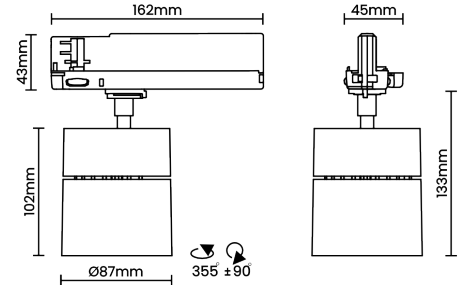

Mojo 65 ITA VWD | 20W

Product Reference

Environment Indoor

Installation Track Mounted

Construction & Materials

Housing Aluminium

Primary Lens -

Primary Reflector PC metallised

Secondary Reflector Anodised

Body Finish White,Black

Diffuser -

Antiglare Baffle -

Thermal Management

Heat Sink Material Die cast Aluminium

Cooling Technique Passive Cooling

Optical System

Beam Direction Adjustable

Tilt Yes

Swivel Yes

Electrical System

Driven with Constant Current Driver

Input Voltage/Hz 220V- 240V/50-60Hz

Control Gear Included

Mounting Integral

LED Power Watts 17.6W

System Power Watts 20.2W

Operating Voltage Vin 220-240Vac

Power Factor p.f. >0.95

Ordering Details

Code Example:	Name	Watt	CCT	CRI	Angle	Finish	Control
	Mojo 65 ITA VWD	20W	WW27K	CRI80	51°	SWH	On/Off

Select one from each column with highlighted values to create the ordering code

NAME	WATT	LUMEN	EFFICACY	CCT		CRI	ANGLE	FINISH		CONTROL	
Mojo 65 ITA VWD	20W	2101	104	2700K	WW27K	CRI80	51°	White	SWH	Non Dimmable	On/Off
		2161	107	3000K	WW30K	CRI90		Black	SBL		
		2262	112	4000K	NW40K						
		2303	114	5700K	CW57K						
Mojo 65 ITA VWD	20W			WW27K		CRI80	51°	SWH		On/Off	

Light Distribution

LED Technology

Binning 3 Step MacAdam

LED Life Time @ L80/B10 >50000 hours

Colour Rendering (CRI) CRI80,CRI90

Led Type COB

LED Fitted Cree COB LED 33V-36Vdc/500mA

Controls

Standard Switchable On/Off

Optional -