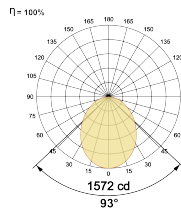

Light Distribution

LED Technology

Binning 3 Step MacAdam

LED Life Time @ L70/B10 >50000 hours

Colour Rendering (CRI) CRI80,CRI90

Led Type SMD mid power

LED Fitted Samsung Mid power LED array 43V-48Vdc/700mA

Controls

Standard Switchable On/Off

Optional DDIM,CASAMBI,Non Dimmable

Ordering Details

Code Example:	Name	Watt	CCT	CRI	Angle	Finish	Control
	Circulo R 35	34W	WW27K	CRI80	93°	SWH	On/Off

Select one from each column with highlighted values to create the ordering code

NAME	WATT	LUMEN	EFFICACY	CCT		CRI	ANGLE	FINISH		CONTROL	
Circulo R 35	34W	3574	107	2700K	WW27K	CRI80	93°	White	SWH	Non Dimmable	On/Off
		3641	109	3000K	WW30K	CRI90		Black	SBL	Dali Dimmable	DDIM
		3741	112	4000K	NW40K			Custom	CSM	Casambi	CBTM
		3808	114	5700K	CW57K						
				2700K-5700K							
Circulo R 35	34W			WW27K		CRI80	93°	SWH		On/Off