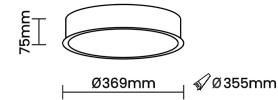

Circulo R 35 | 34W

Product Reference

Environment Indoor

Installation Ceiling Recess

Construction & Materials

Housing Extruded and Sheet Aluminium

Primary Lens -

Primary Reflector White Optics

Secondary Reflector -

Body Finish White,Black,Custom

Diffuser Opal PC, Microprismatic

Antiglare Baffle -

Thermal Management

Heat Sink Material Aluminium

Cooling Technique Passive Cooling

Optical System

Beam Direction General Diffuse

Tilt No

Swivel No

Electrical System

Driven with Constant Current Driver

Input Voltage/Hz 220V- 240V/50-60Hz

Control Gear Included

Mounting Integral

LED Power Watts 29.1W

System Power Watts 33.4W

Operating Voltage Vin 220-240 Vac

Power Factor p.f. > 0.95