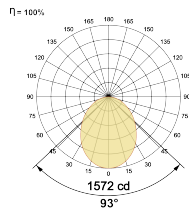

Light Distribution

LED Technology

Binning 3 Step MacAdam

LED Life Time @ L70/B10 >50000 hours

Colour Rendering (CRI) CRI80,CRI90

Led Type SMD mid power

LED Fitted Samsung Mid power LED array 43V-48Vdc/700mA

Controls

Standard Switchable On/Off

Optional DDIM,CASAMBI,Non Dimmable

Ordering Details

Code Example:	Name	Watt	CCT	CRI	Angle	Finish	Control
	Circulo R 35	34W	WW27K	CRI80	93°	SWH	On/Off

Select one from each column with highlighted values to create the ordering code

NAME	WATT	LUMEN	EFFICACY	CCT		CRI	ANGLE	FINISH		CONTROL	
Circulo R 35	34W	3574	107	2700K	WW27K	CRI80	93°	White	SWH	Non Dimmable	On/Off
		3641	109	3000K	WW30K	CRI90		Black	SBL	Dali Dimmable	DDIM
		3741	112	4000K	NW40K			Custom	CSM	Casambi	CBTM
		3808	114	5700K	CW57K						
				2700K-5700K							
Circulo R 35	34W			WW27K		CRI80	93°	SWH		On/Off