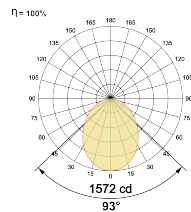

## Optical System

Beam Direction General Diffuse

Tilt No

Swivel No