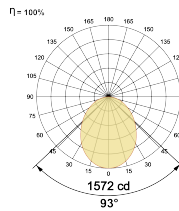

Light Distribution

LED Technology

Binning 3 Step MacAdam

LED Life Time @ L80/B10 >50000 hours

Colour Rendering (CRI) CRI80,CRI90

Led Type SMD mid power

LED Fitted Osram/Samsung Mid power LED array 43V-48Vdc/700mA

Controls

Standard Switchable On/Off

Optional DDIM,CASAMBI,Non Dimmable

Ordering Details

Code Example:	Name	Watt	CCT	CRI	Angle	Finish	Control
	Circulo R 35	34W	WW27K	CRI80	93°	SWH	On/Off

Select one from each column with highlighted values to create the ordering code

NAME	WATT	LUMEN	EFFICACY	CCT	CRI	ANGLE	FINISH	CONTROL
Circulo R 35	34W	3574	107	2700K	WW27K	93°	White	Non Dimmable
		3641	109	3000K	WW30K		Black	Dali Dimmable
		3741	112	4000K	NW40K		Custom	Casambi
		3808	114	5700K	CW57K			
				2700K-5700K	TW			
Circulo R 35	34W			WW27K	CRI80	93°	SWH	On/Off