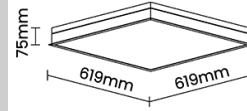

TownSquare R 60 | 34W

Product Reference

Environment Indoor

Installation Ceiling Recess

Construction & Materials

Housing Extruded and Sheet Aluminium

Primary Lens -

Primary Reflector White Optics

Secondary Reflector -

Body Finish White,Black,Custom

Diffuser Opal PC, Microprismatic

Antiglare Baffle -

Thermal Management

Heat Sink Material Aluminium

Cooling Technique Passive Cooling

Optical System

Beam Direction General Diffuse

Tilt No

Swivel No

Electrical System

Driven with Constant Current Driver

Input Voltage/Hz 220V- 240V/50-60Hz

Control Gear Included

Mounting Integral

LED Power Watts 28.1W

System Power Watts 32.3W

Operating Voltage Vin 220-240 Vac

Power Factor p.f. > 0.95