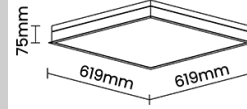

TownSquare R 60 | 34W

Product Reference

Environment Indoor

Installation Ceiling Recess

Construction & Materials

Housing Extruded and Sheet Aluminium

Primary Lens -

Primary Reflector White Optics

Secondary Reflector -

Body Finish White,Black,Custom

Diffuser Opal PC, Microprismatic

Antiglare Baffle -

Thermal Management

Heat Sink Material Aluminium

Cooling Technique Passive Cooling