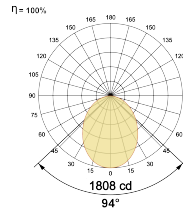

Beam Direction General Diffuse

Tilt No

Swivel No

Electrical System

Driven with Constant Current Driver

Input Voltage/Hz 220V- 240V/50-60Hz

Control Gear Included

Mounting Integral