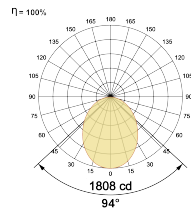

LED Power Watts 28.1W

System Power Watts 32.3W

Operating Voltage Vin 220-240 Vac

Power Factor p.f. > 0.95

Light Distribution

LED Technology

Binning 3 Step MacAdam

LED Life Time @ L70/B10 >50000 hours