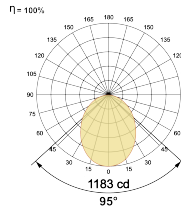

LED Technology

Binning 3 Step MacAdam

LED Life Time @ L70/B10 >50000 hours

Colour Rendering (CRI) CRI80,CRI90

Led Type SMD mid power

LED Fitted Samsung Mid power LED array 42V-48Vdc/500mA

Controls

Standard Switchable On/Off

Optional DDIM,CASAMBI,Non Dimmable

Ordering Details

Code Example:	Name	Watt	CCT	CRI	Angle	Finish	Control
	TownSquare R 30	25W	WW27K	CRI80	95°	SWH	On/Off

Select one from each column with highlighted values to create the ordering code

NAME	WATT	LUMEN	EFFICACY	CCT	CRI	ANGLE	FINISH	CONTROL	
TownSquare R 30	25W	2614	108	2700K	WW27K	CRI80	White	Non Dimmable	
		2686	111	3000K	WW30K		CRI90	Black	Dali Dimmable
		2856	118	4000K	NW40K		Custom	Casambi	
		2928	121	5700K	CW57K				
						2700K-5700K	TW		
TownSquare R 30	25W			WW27K	CRI80	95°	SWH	On/Off