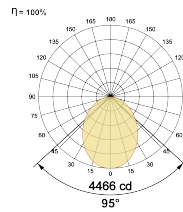

Light Distribution

LED Technology

Binning 3 Step MacAdam

LED Life Time @ L70/B10 >50000 hours

Colour Rendering (CRI) CRI80,CRI90

Led Type SMD mid power

LED Fitted Samsung Mid power LED array 42V-48Vdc/1550mA

Controls

Standard Switchable On/Off

Optional DDIM,CASAMBI,Non Dimmable

Ordering Details

Code Example:	Name	Watt	CCT	CRI	Angle	Finish	Control
	TownSquare P 90	80W	WW27K	CRI80	95°	SWH	On/Off

Select one from each column with highlighted values to create the ordering code

NAME	WATT	LUMEN	EFFICACY	CCT	CRI	ANGLE	FINISH	CONTROL
TownSquare P 90	80W	9838	125	2700K	WW27K	95°	White	Non Dimmable
		10152	129	3000K	WW30K		Black	Dali Dimmable
		10782	137	4000K	NW40K		Custom	Casambi
		11018	140	5700K	CW57K		CSM	CBTM
				2700K-5700K	TW			
TownSquare P 90	80W			WW27K	CRI80	95°	SWH	On/Off