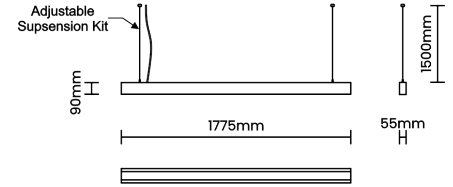

Roa Deep MPD 180 | 60W

Product Reference

Environment Indoor

Installation Ceiling Suspended

Construction & Materials

Housing Extruded Aluminium

Primary Lens -

Primary Reflector -

Secondary Reflector -

Body Finish White,Black,Custom

Diffuser Microprismatic

Antiglare Baffle -

Thermal Management

Heat Sink Material Aluminium

Cooling Technique Passive Cooling

Optical System

Beam Direction Fixed

Tilt -

Swivel -

Electrical System

Driven with Constant Current Driver

Input Voltage/Hz 220V- 240V/50-60Hz

Control Gear Included

Mounting Remote

LED Power Watts 51.7W

System Power Watts 59.4W

Operating Voltage Vin 220-240Vac

Power Factor p.f. >0.95

Ordering Details

Code Example:	Name	Watt	CCT	CRI	Angle	Finish	Control
	Roa Deep MPD 180	60W	WW27K	CRI80	93°	SWH	On/Off

Select one from each column with highlighted values to create the ordering code

NAME	WATT	LUMEN	EFFICACY	CCT	CRI	ANGLE	FINISH	CONTROL
Roa Deep MPD 180	60W	4693	79	2700K	WW27K	93°	White	Non Dimmable
		4811	81	3000K	WW30K		Black	Dali Dimmable
		5049	85	4000K	NW40K		Custom	Casambi
		5168	87	5700K	CW57K			CBTM
				2700K-5700K	TW			
Roa Deep MPD 180	60W			WW27K	CRI80	93°	SWH	On/Off

Light Distribution

LED Technology

Binning 3 Step MacAdam

LED Life Time @ L80/B10 >50000 hours

Colour Rendering (CRI) CRI80,CRI90

Led Type SMD mid power

LED Fitted Osram/Samsung Mid power LED array 32V-36Vdc/1500mA

Controls

Standard Switchable On/Off

Optional DDIM,CASAMBI