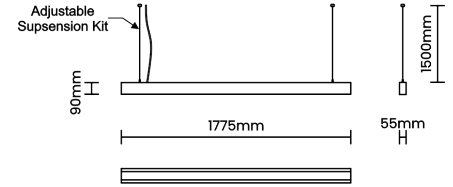

Roa Deep MPD 180 | 42W

Product Reference

Environment Indoor

Installation Ceiling Suspended

Construction & Materials

Housing Extruded Aluminium

Primary Lens -

Primary Reflector -

Secondary Reflector -

Body Finish White,Black,Custom

Diffuser Microprismatic

Antiglare Baffle -

Thermal Management

Heat Sink Material Aluminium

Cooling Technique Passive Cooling

Optical System

Beam Direction Fixed

Tilt -

Swivel -

Electrical System

Driven with Constant Current Driver

Input Voltage/Hz 220V- 240V/50-60Hz

Control Gear Included

Mounting Remote

LED Power Watts 35.8W

System Power Watts 41.1W

Operating Voltage Vin 220-240Vac

Power Factor p.f. >0.95

Ordering Details

Code Example:	Name	Watt	CCT	CRI	Angle	Finish	Control
	Roa Deep MPD 180	42W	WW27K	CRI80	93°	SWH	On/Off

Select one from each column with highlighted values to create the ordering code

NAME	WATT	LUMEN	EFFICACY	CCT	CRI	ANGLE	FINISH	CONTROL
Roa Deep MPD 180	42W	3329	81	2700K	WW27K	93°	White	Non Dimmable
		3452	84	3000K	WW30K		Black	Dali Dimmable
		3617	88	4000K	NW40K		Custom	Casambi
		3699	90	5700K	CW57K			CBTM
				2700K-5700K	TW			
Roa Deep MPD 180	42W			WW27K	CRI80	93°	SWH	On/Off

Light Distribution

LED Technology

Binning 3 Step MacAdam

LED Life Time @ L80/B10 >50000 hours

Colour Rendering (CRI) CRI80,CRI90

Led Type SMD mid power

LED Fitted Osram/Samsung Mid power LED array 32V-36Vdc/1050mA

Controls

Standard Switchable On/Off

Optional DDIM,CASAMBI