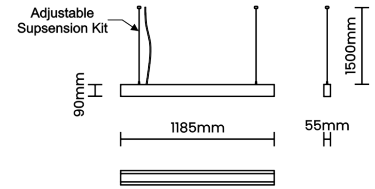

Roa Deep MPD 120 | 28W

Product Reference

Environment Indoor

Installation Ceiling Suspended

Construction & Materials

Housing Extruded Aluminium

Primary Lens -

Primary Reflector -

Secondary Reflector -

Body Finish White,Black,Custom

Diffuser Microprismatic

Antiglare Baffle -

Thermal Management

Heat Sink Material Aluminium

Cooling Technique Passive Cooling

Optical System

Beam Direction Fixed

Tilt -

Swivel -

Electrical System

Driven with Constant Current Driver

Input Voltage/Hz 220V- 240V/50-60Hz

Control Gear Included

Mounting Integral

LED Power Watts 23.8W

System Power Watts 27.4W

Operating Voltage Vin 220-240Vac

Power Factor p.f. >0.95

Ordering Details

Code Example:	Name	Watt	CCT	CRI	Angle	Finish	Control
	Roa Deep MPD 120	28W	WW27K	CRI80	93°	SWH	On/Off

Select one from each column with highlighted values to create the ordering code

NAME	WATT	LUMEN	EFFICACY	CCT	CRI	ANGLE	FINISH	CONTROL	
Roa Deep MPD 120	28W	2219	81	2700K	WW27K	93°	White	Non Dimmable	
		2302	84	3000K	WW30K		CRI90	Black	Dali Dimmable
		2411	88	4000K	NW40K		Custom	CSM	Casambi
		2466	90	5700K	CW57K				CBTM
				2700K-5700K	TW				
Roa Deep MPD 120	28W			WW27K	CRI80	93°	SWH	On/Off	

Light Distribution

LED Technology

Binning 3 Step MacAdam

LED Life Time @ L80/B10 >50000 hours

Colour Rendering (CRI) CRI80,CRI90

Led Type SMD mid power

LED Fitted Osram/Samsung Mid power LED array 32V-36Vdc/700mA

Controls

Standard Switchable On/Off

Optional DDIM,CASAMBI