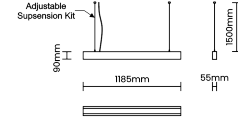

Roa Deep MPD 120 | 20W

Product Reference

Environment Indoor

Installation Ceiling Suspended

Construction & Materials

Housing Extruded Aluminium

Primary Lens -

Primary Reflector -

Secondary Reflector -

Body Finish White,Black,Custom

Diffuser -

Antiglare Baffle -

Thermal Management

Heat Sink Material Aluminium

Cooling Technique Passive Cooling

Optical System

Beam Direction Fixed

Tilt -

Swivel -

Electrical System

Driven with Constant Current Driver

Input Voltage/Hz 220V- 240V/50-60Hz

Control Gear Included

Mounting Integral

LED Power Watts 16.9W

System Power Watts 19.4W

Operating Voltage Vin 220-240Vac

Power Factor p.f. >0.95

Ordering Details

Code Example:	Name	Watt	CCT	CRI	Angle	Finish	Control
	Roa Deep MPD 120	20W	2700K	CRI80	93°	SWH	On/Off

Select one from each column with highlighted values to create the ordering code

NAME	WATT	LUMEN	EFFICACY	CCT		CRI	ANGLE	FINISH		CONTROL	
Roa Deep MPD 120	20W	1610	83	2700K	2700K	CRI80	93°	White	SWH	Non Dimmable	On/Off
		1668	86	3000K	3000K	CRI90		Black	SBL	Dali Dimmable	DDIM
		1746	90	4000K	4000K			Custom	CSM	Casambi	CBTM
		1785	92	5700K	5700K						
				2700K-5700K	TW						
Roa Deep MPD 120	20W			2700K		CRI80	93°	SWH		On/Off	

Light Distribution

LED Technology

Binning 3 Step MacAdam

LED Life Time @ L70/B10 >50000 hours

Colour Rendering (CRI) CRI80,CRI90

Led Type SMD mid power

LED Fitted Samsung Mid power LED array 32V-36Vdc/500mA

Controls

Standard Switchable On/Off

Optional DDIM,CASAMBI