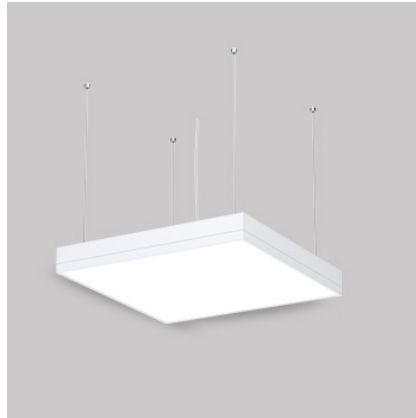

TownSquare P 60 | 50W

Product Reference

Environment Indoor

Installation Ceiling Suspended

Construction & Materials

Housing Extruded and Sheet Aluminium

Primary Lens -

Primary Reflector White Optics

Secondary Reflector -

Body Finish White,Black,Custom

Diffuser Opal PC, Microprismatic

Antiglare Baffle -

Thermal Management

Heat Sink Material Aluminium

Cooling Technique Passive Cooling

Optical System

Beam Direction General Diffuse

Tilt No

Swivel No

Electrical System

Driven with Constant Current Driver

Input Voltage/Hz 220V- 240V/50-60Hz

Control Gear Included

Mounting Integral

LED Power Watts 43.1W

System Power Watts 49.5W

Operating Voltage Vin 220-240 Vac

Power Factor p.f. > 0.95

Light Distribution

LED Technology

Binning 3 Step MacAdam

LED Life Time @ L70/B10 >50000 hours

Colour Rendering (CRI) CRI80,CRI90

Led Type SMD mid power

LED Fitted Samsung Mid power LED array 42V-48Vdc/1050mA

Controls

Standard Switchable On/Off

Optional DDIM,CASAMBI,Non Dimmable

Ordering Details

Code Example:	Name	Watt	CCT	CRI	Angle	Finish	Control
	TownSquare P 60	50W	WW27K	CRI80	94°	SWH	On/Off

Select one from each column with highlighted values to create the ordering code

NAME	WATT	LUMEN	EFFICACY	CCT	CRI	ANGLE	FINISH	CONTROL
TownSquare P 60	50W	5841	118	2700K	WW27K	94°	White	Non Dimmable
		6039	122	3000K	WW30K		Black	Dali Dimmable
		6386	129	4000K	NW40K		Custom	Casambi
		6584	133	5700K	CW57K		CSM	CBTM
				2700K-5700K	TW			
TownSquare P 60	50W			WW27K	CRI80	94°	SWH	On/Off