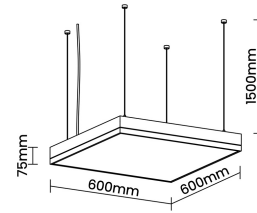

TownSquare P 60 | 50W

Product Reference

Environment Indoor

Installation Ceiling Suspended

Construction & Materials

Housing Extruded and Sheet Aluminium

Primary Lens -

Primary Reflector White Optics

Secondary Reflector -

Body Finish White,Black,Custom

Diffuser Opal PC, Microprismatic

Antiglare Baffle -

Thermal Management

Heat Sink Material Aluminium

Cooling Technique Passive Cooling

Optical System

Beam Direction General Diffuse

Tilt No

Swivel No

Electrical System

Driven with Constant Current Driver

Input Voltage/Hz 220V- 240V/50-60Hz

Control Gear Included

Mounting Integral

LED Power Watts 43.1W

System Power Watts 49.5W

Operating Voltage Vin 220-240 Vac

Power Factor p.f. > 0.95