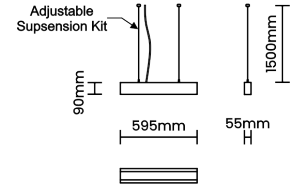

Roa Deep MPD 60 | 10W

Product Reference

Environment Indoor

Installation Ceiling Suspended

Construction & Materials

Housing Extruded Aluminium

Primary Lens -

Primary Reflector -

Secondary Reflector -

Body Finish White,Black,Custom

Diffuser Microprismatic

Antiglare Baffle -

Thermal Management

Heat Sink Material Aluminium

Cooling Technique Passive Cooling

Optical System

Beam Direction Fixed

Tilt -

Swivel -

Electrical System

Driven with Constant Current Driver

Input Voltage/Hz 220V- 240V/50-60Hz

Control Gear Included

Mounting Integral

LED Power Watts 8.4W

System Power Watts 9.7W

Operating Voltage Vin 220-240Vac

Power Factor p.f. >0.95

Light Distribution

LED Technology

Binning 3 Step MacAdam

LED Life Time @ L80/B10 >50000 hours

Colour Rendering (CRI) CRI80,CRI90

Led Type SMD mid power

LED Fitted Osram/Samsung Mid power LED array 32V-36Vdc/250mA

Controls

Standard Switchable On/Off

Optional DDIM,CASAMBI

Ordering Details

Code Example:	Name	Watt	CCT	CRI	Angle	Finish	Control
	Roa Deep MPD 60	10W	WW27K	CRI80	93°	SWH	On/Off

Select one from each column with highlighted values to create the ordering code

NAME	WATT	LUMEN	EFFICACY	CCT		CRI	ANGLE	FINISH		CONTROL	
Roa Deep MPD 60	10W	805	83	2700K	WW27K	CRI80	93°	White	SWH	Non Dimmable	On/Off
		834	86	3000K	WW30K	CRI90		Black	SBL	Dali Dimmable	DDIM
		873	90	4000K	NW40K			Custom	CSM	Casambi	CBTM
		892	92	5700K	CW57K						
				2700K-5700K	TW						
Roa Deep MPD 60	10W			WW27K		CRI80	93°	SWH		On/Off