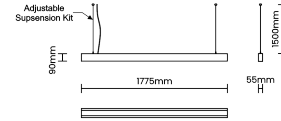

Roa Deep OPD 180 | 60W

Product Reference

Environment Indoor

Installation Ceiling Suspended

Construction & Materials

Housing Extruded Aluminium

Primary Lens -

Primary Reflector -

Secondary Reflector -

Body Finish White,Black,Custom

Diffuser Premium high-transmission opal

Antiglare Baffle -

Thermal Management

Heat Sink Material Aluminium

Cooling Technique Passive Cooling

Optical System

Beam Direction Fixed

Tilt -

Swivel -

Electrical System

Driven with Constant Current Driver

Input Voltage/Hz 220V- 240V/50-60Hz

Control Gear Included

Mounting Integral

LED Power Watts 51.4W

System Power Watts 59.1W

Operating Voltage Vin 220-240Vac

Power Factor p.f. >0.95

Ordering Details

Code Example:	Name	Watt	CCT	CRI	Angle	Finish	Control
	Roa Deep OPD 180	60W	2700K	CRI80	94°	SWH	DDIM

Select one from each column with highlighted values to create the ordering code

NAME	WATT	LUMEN	EFFICACY	CCT	CRI	ANGLE	FINISH	CONTROL
Roa Deep OPD 180	60W	4787	81	2700K	2700K	94°	White	Dali Dimmable
		4964	84	3000K	3000K		Black	Casambi
		5201	88	4000K	4000K		Custom	
		5319	90	5700K	5700K			
				2700K-5700K	TW			
Roa Deep OPD 180	60W			2700K	CRI80	94°	SWH	DDIM

Light Distribution

LED Technology

Binning 3 Step MacAdam

LED Life Time @ L70/B10 >50000 hours

Colour Rendering (CRI) CRI80,CRI90

Led Type -

LED Fitted Samsung Mid power LED array 32V-36Vdc/1500mA

Controls

Standard Switchable On/Off

Optional DDIM,CASAMBI