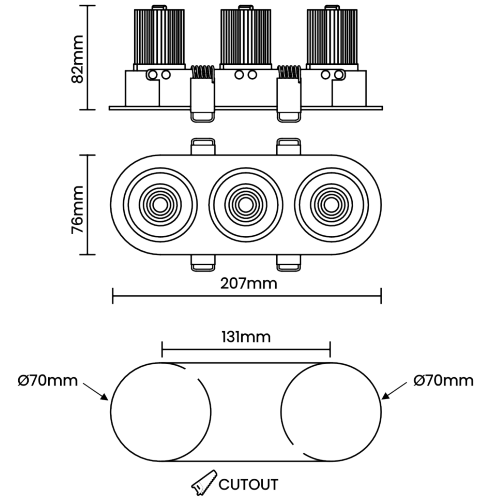

Sigma 60 3-way | 3X8W

Product Reference

Environment Indoor
Installation Ceiling Recess

Construction & Materials

Housing Aluminium
Primary Lens -
Primary Reflector PC metallised
Secondary Reflector Anodised
Body Finish White,Black
Diffuser -
Antiglare Baffle -

Thermal Management

Heat Sink Material Extruded Aluminium
Cooling Technique Passive Cooling

Optical System

Beam Direction Fixed
Tilt No
Swivel No

Electrical System

Driven with Constant Current Driver
Input Voltage/Hz 220V- 240V/50-60Hz
Control Gear Included
Mounting Integral
LED Power Watts 3x8.8W
System Power Watts 3x10.1W
Operating Voltage Vin 220-240Vac
Power Factor p.f. >0.95

Ordering Details

Code Example:	Name	Watt	CCT	CRI	Angle	Finish	Control
	Sigma 60 3-way	3x8W	WW27K	CRI80	29°(MD)	SWH	On/Off

Select one from each column with highlighted values to create the ordering code

NAME	WATT	LUMEN	EFFICACY	CCT	CRI	ANGLE	FINISH	CONTROL
Sigma 60 3-way	3x8W	3x878	87	2700K	WW27K	CRI80	29°(MD) 29°(MD)	White SWH Non Dimmable On/Off
		3x909	90	3000K	WW30K	CRI90	42°(WD) 42°(WD)	Black SBL Dali Dimmable DDIM
		3x949	94	4000K	NW40K		62°(VWD) 62°(VWD)	
		3x969	96	5700K	CW57K			
Sigma 60 3-way	3x8W			WW27K	CRI80	29°(MD)	SWH	On/Off

Light Distribution

LED Technology

Binning 3 Step MacAdam
LED Life Time @ L80/B10 >50000 hours
Colour Rendering (CRI) CRI80,CRI90
Led Type COB
LED Fitted Cree COB LED 33V-36Vdc/180mA

Controls

Standard Switchable On/Off
Optional DDIM